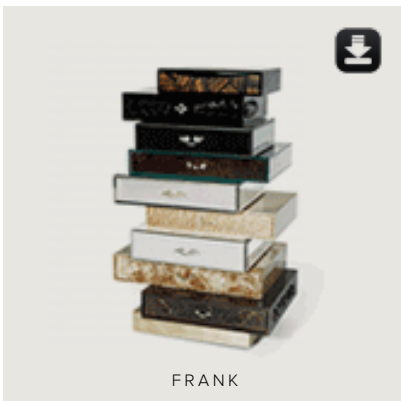

ABOUT US

Boca do Lobo emotional pieces are handmade in Portugal by talented artisans who use their wisdom from years of experience to combine traditional manufacturing techniques with the latest technological methods to shape the finest materials into furniture which gives rise to timeless luxurious cosmopolitan environments.

You can download high resolution images in our website's [press area](#).

For further information, please contact:

DÍDIA SOUSA | Press Relations
email: dsousa@bocadolobo.com
Tel. | +351 918 042 909