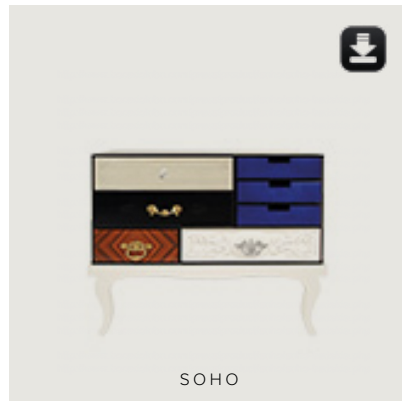

ABOUT US

Boca do Lobo emotional pieces are handmade in Portugal by talented artisans who use their wisdom from years of experience to combine traditional manufacturing techniques with the latest technological methods to shape the finest materials into furniture which gives rise to timeless luxurious cosmopolitan environments.

You can download high resolution images in our website's [press area](#).

For further information, please contact:

DÍDIA SOUSA | Press Relations
email: dsousa@bocadolobo.com
Tel. | +351 918 042 909