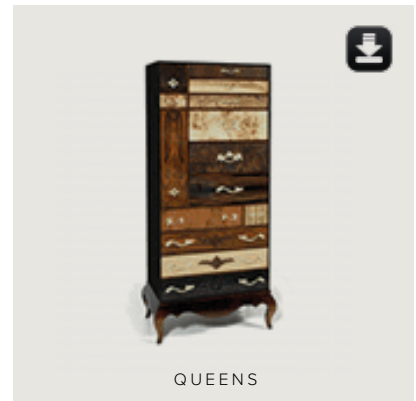

ABOUT US

Boca do Lobo emotional pieces are handmade in Portugal by talented artisans who use their wisdom from years of experience to combine traditional manufacturing techniques with the latest technological methods to shape the finest materials into furniture which gives rise to timeless luxurious cosmopolitan environments.

You can download high resolution images in our website's [press area](#).

For further information, please contact:

DÍDIA SOUSA | Press Relations
email: dsousa@bocadolobo.com
Tel. | +351 918 042 909