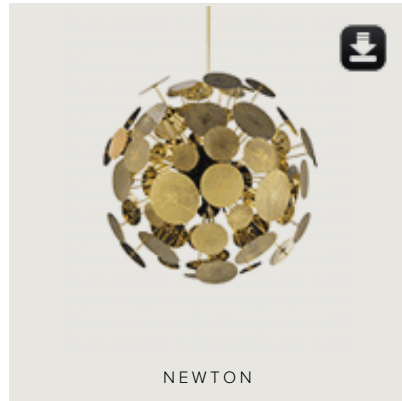

ABOUT US

Boca do Lobo emotional pieces are handmade in Portugal by talented artisans who use their wisdom from years of experience to combine traditional manufacturing techniques with the latest technological methods to shape the finest materials into furniture which gives rise to timeless luxurious cosmopolitan environments.

You can download high resolution images in our website's [press area](#).

For further information, please contact:

DÍDIA SOUSA | Press Relations
email: dsousa@bocadolobo.com
Tel. | +351 918 042 909