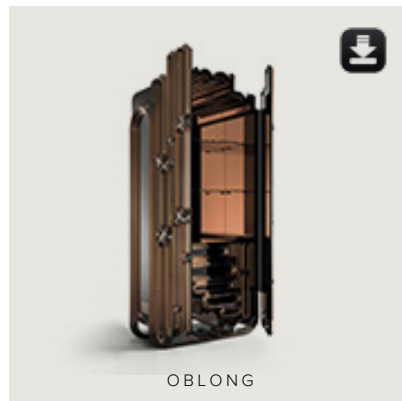

ABOUT US

Boca do Lobo emotional pieces are handmade in Portugal by talented artisans who use their wisdom from years of experience to combine traditional manufacturing techniques with the latest technological methods to shape the finest materials into furniture which gives rise to timeless luxurious cosmopolitan environments.

You can download high resolution images in our website's [press area](#).

For further information, please contact:

DÍDIA SOUSA | Press Relations
email: dsousa@bocadolobo.com
Tel. | +351 918 042 909