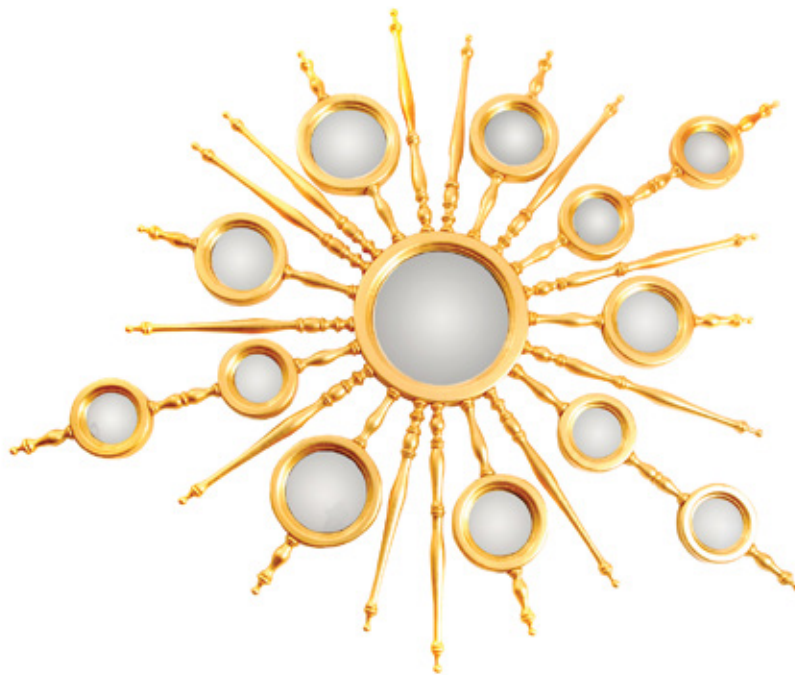

### MONET | SIDETABLE

Considered a Watch Design trend, this impressionist side table is an homage to Monet's work. This sophisticated, organic limited edition side table is filled with sensations and exclusive touches. All the pieces composing Monet are interlinked, from the geometric base, composed of polished acrylic, to the top, which is made from polished brass. This luxury design piece is a modern interpretation of nature in a blend of materials and colors, designed for any contemporary interior design project.

### EDEN | SIDE TABLE

Boca do Lobo uses the highest quality materials and textures, giving them shapes through objects that create a cosmopolitan luxury environment, finding the finest example in this table. Eden is inspired by the mystic behind the name. This center table represents a part of the tree of knowledge and the tale of the birth of desire. Fully made of polished casted brass, with a delicately engraved top exposing the heart of a golden tree to the very heart of a home. Available a set of two center tables and also an elegant and highly decorative side table.

### APOLLO | MIRROR

Apollo is one of the most important of the Olympian God, in ancient Greek, recognized as a god of light and the sun. Apollo names this generously sized wall mirror featuring a highly decorative starburst shape, enhancing any home environment. This eye-catching mirror is the essence of style and it will surely boost the atmosphere of any interior space. The frame of this modern design mirror is totally sublime with the involved ornate carvings. The exterior frame is composed of numerous sticks that lead to additional mirrors. A slim internal frame coated in purely soft gold leaf surrounds the interior of the mirrors. The frame is made from solid oak wood or mahogany and is available in two finishes (silver or gold leaf).