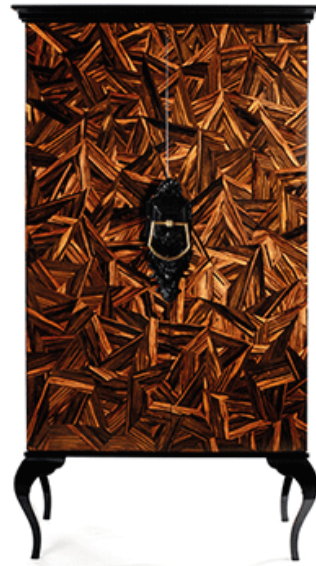

BOCA *exclusive design* LOBO

EDEN | CENTER TABLES

MONDRIAN | SIDEBOARD

imm Cologne

THE INTERNATIONAL INTERIORS SHOW - 19 - 25 JANUARY 2015

Right at the start of every year, imm Cologne – The international Interiors Show presents new international furniture and the upcoming year's interior trends, surprising visitors with numerous market-ready innovations. At imm, you'll find a wide variety of interior design ideas for every room, every style and every requirement.

Here are some of our most iconic pieces which we will exhibit at IMM:

APOLLO | MIRROR

GUGGENHEIM | CABINET

EDEN SERIES | CENTER TABLES

APOLLO | MIRROR

Drawing inspiration from the Olympian God of Light and the Sun, and one of the most recognized Gods of Ancient Greece, the generously sized Apollo mirror features a highly decorative starburst shape, capable of enhancing any interior environment.

MONDRIAN | SIDEBOARD

Considered an art piece rather than utilitarian furniture, the Mondrian Sideboard undoubtedly constitutes a unique and collectable object that is different from anything else, which exudes a sense of both experimental design and luxury.

SOHO | CONSOLE

MONET | CENTER TABLE

SOHO | CONSOLE

The Soho Console, based on the Soho Sideboard, features a collection of wooden drawers finished in mirror and black glass with etched detailing, gold leaf, diamond matched rosewood veneer, high gloss blue or pink lacquer, and white lacquer with hand carved relief patterning. It's classic traits blend perfectly with its modern design, making it an elegant and contemporary piece.