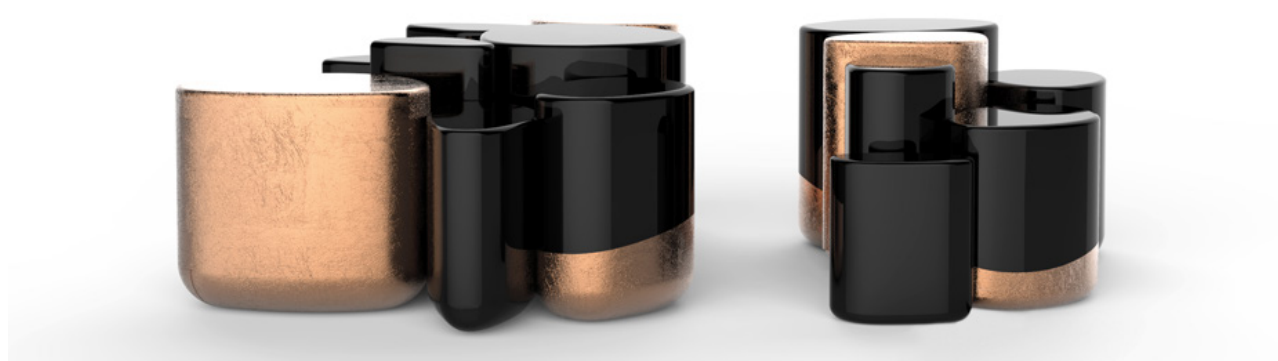

MIDAS

CENTER TABLES

Midas is a modern black and copper coffee table specially created for cosmopolitan living rooms. Highly versatile, this modular coffee table can be arranged according to the user's needs. It's a two-part piece with elements in different dimensions, lacquered in deep black with copper accents. A luxury coffee table born from the touch of king Midas that turned its parts to gold. A key element to creating a dream luxury living room.

ABOUT US

Boca do Lobo emotional pieces are handmade in Portugal by talented artisans who use their wisdom from years of experience to combine traditional manufacturing techniques with the latest technological methods to shape the finest materials into furniture which gives rise to timeless luxurious cosmopolitan environments.