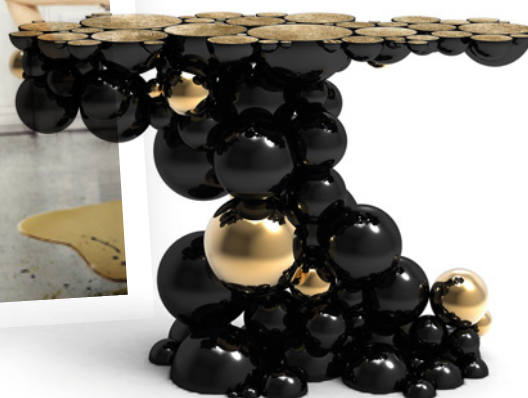

NEWTON | CONSOLE

MONOCHROME | SIDEBOARD

An example of utmost level of both skill and imagination combined to create an exceptionally unique object that will stand out in any room.

MONOCHROME GOLD | SIDEBOARD

Monochrome expresses the vision of its time, but also wins intemporality in each detail. This piece distinguishes itself through its good taste and a sophisticated touch, as well as by the urban and contemporary character of its use.

You can combine styles and furniture and add stunning pieces to fulfill your entrie and make it look so good.

MONOCHROME | CONSOLE

Defying laws of physics, this futuristic piece of furniture has been designed by taking inspiration from its elder brother – Newton dining table. Newton console is a standout piece of international desire that distinguishes itself from all the other designs by its futuristic forms.

SINUOUS | CONSOLE

With Sinuous Console you will successfully create a luxurious environment. Sinuous lines draw the elegant character of this console, gathering the styling of the best sellers of Coolors Collection.

SOHO | CONSOLE

Soho Console, a tribute to Soho Sideboard, has been launched by Boca do Lobo.