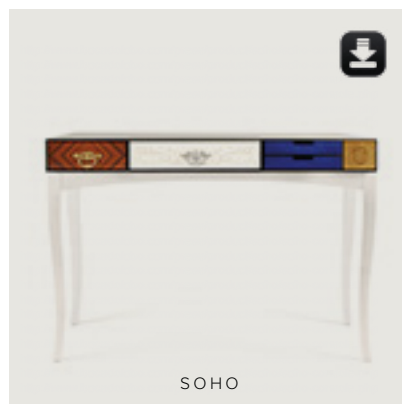

It will bring you more happiness when you come home, and your home will thank you for it ...

Spread the Passion...
PASSION IS EVERYTHING!!

ABOUT US

Boca do Lobo emotional pieces are handmade in Portugal by talented artisans who use their wisdom from years of experience to combine traditional manufacturing techniques with the latest technological methods to shape the finest materials into furniture which gives rise to timeless luxurious cosmopolitan environments.

You can download high resolution images in our website's **press area**.
For further information, please contact:

DÍDIA SOUSA | Press Relations
email: dsousa@bocadolobo.com
Tel. | +351 918 042 909

www.bocadolobo.com | info@bocadolobo.com