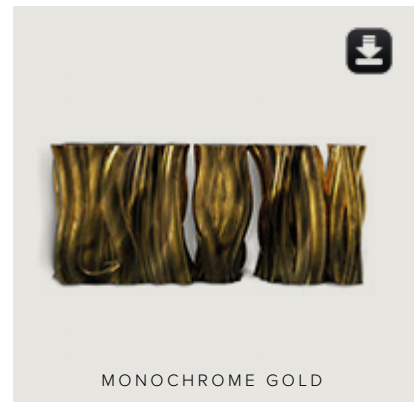

It will bring you more happiness when you come home, and your home will thank you for it ...

Spread the Passion...
PASSION IS EVERYTHING!!

ABOUT US

Boca do Lobo emotional pieces are handmade in Portugal by talented artisans who use their wisdom from years of experience to combine traditional manufacturing techniques with the latest technological methods to shape the finest materials into furniture which gives rise to timeless luxurious cosmopolitan environments.

You can download high resolution images in our website's **press area**.
For further information, please contact:

DÍDIA SOUSA | Press Relations
email: dsousa@bocadolobo.com
Tel. | +351 918 042 909

www.bocadolobo.com | info@bocadolobo.com