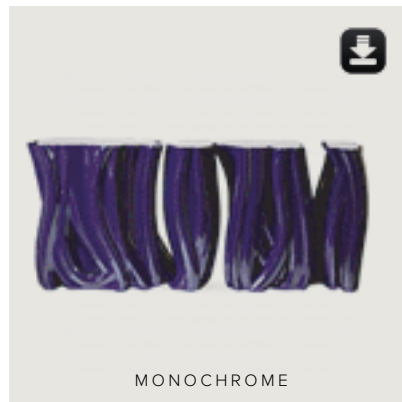

It will bring you more happiness when you come home, and your home will thank you for it ...

Spread the Passion...
PASSION IS EVERYTHING!!

ABOUT US

Boca do Lobo emotional pieces are handmade in Portugal by talented artisans who use their wisdom from years of experience to combine traditional manufacturing techniques with the latest technological methods to shape the finest materials into furniture which gives rise to timeless luxurious cosmopolitan environments.

You can download high resolution images in our website's **press area**.
For further information, please contact:

DÍDIA SOUSA | Press Relations
email: dsousa@bocadolobo.com
Tel. | +351 918 042 909

www.bocadolobo.com | info@bocadolobo.com