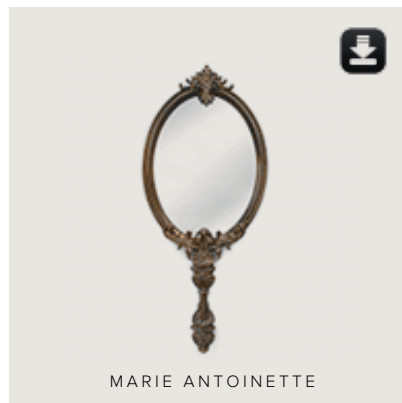

It will bring you more happiness when you come home, and your home will thank you for it ...

Spread the Passion...
PASSION IS EVERYTHING!!

ABOUT US

Boca do Lobo emotional pieces are handmade in Portugal by talented artisans who use their wisdom from years of experience to combine traditional manufacturing techniques with the latest technological methods to shape the finest materials into furniture which gives rise to timeless luxurious cosmopolitan environments.

You can download high resolution images in our website's **press area**.
For further information, please contact:

DÍDIA SOUSA | Press Relations
email: dsousa@bocadolobo.com
Tel. | +351 918 042 909

www.bocadolobo.com | info@bocadolobo.com