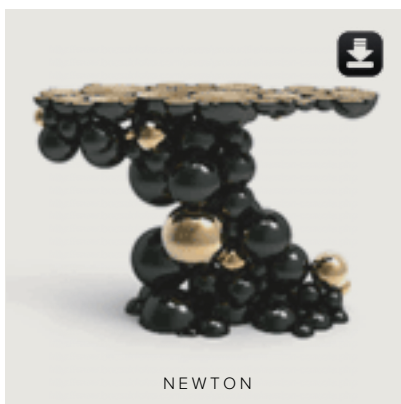

It will bring you more happiness when you come home, and your home will thank you for it ...

Spread the Passion...
PASSION IS EVERYTHING!!

ABOUT US

Boca do Lobo emotional pieces are handmade in Portugal by talented artisans who use their wisdom from years of experience to combine traditional manufacturing techniques with the latest technological methods to shape the finest materials into furniture which gives rise to timeless luxurious cosmopolitan environments.

You can download high resolution images in our website's **press area**.
For further information, please contact:

DÍDIA SOUSA | Press Relations
email: dsousa@bocadolobo.com
Tel. | +351 918 042 909

www.bocadolobo.com | info@bocadolobo.com