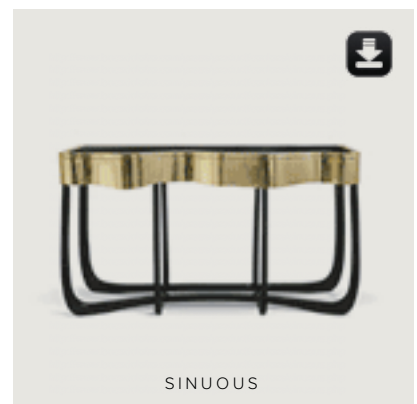

It will bring you more happiness when you come home, and your home will thank you for it ...

Spread the Passion...
PASSION IS EVERYTHING!!

ABOUT US

Boca do Lobo emotional pieces are handmade in Portugal by talented artisans who use their wisdom from years of experience to combine traditional manufacturing techniques with the latest technological methods to shape the finest materials into furniture which gives rise to timeless luxurious cosmopolitan environments.

You can download high resolution images in our website's **press area**.
For further information, please contact:

DÍDIA SOUSA | Press Relations
email: dsousa@bocadolobo.com
Tel. | +351 918 042 909

www.bocadolobo.com | info@bocadolobo.com