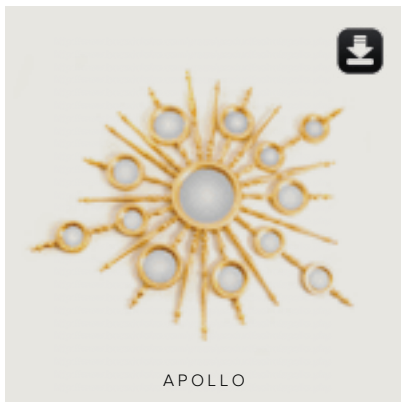

It will bring you more happiness when you come home, and your home will thank you for it ...

Spread the Passion...
PASSION IS EVERYTHING!!

ABOUT US

Boca do Lobo emotional pieces are handmade in Portugal by talented artisans who use their wisdom from years of experience to combine traditional manufacturing techniques with the latest technological methods to shape the finest materials into furniture which gives rise to timeless luxurious cosmopolitan environments.

You can download high resolution images in our website's **press area**.
For further information, please contact:

DÍDIA SOUSA | Press Relations
email: dsousa@bocadolobo.com
Tel. | +351 918 042 909

www.bocadolobo.com | info@bocadolobo.com