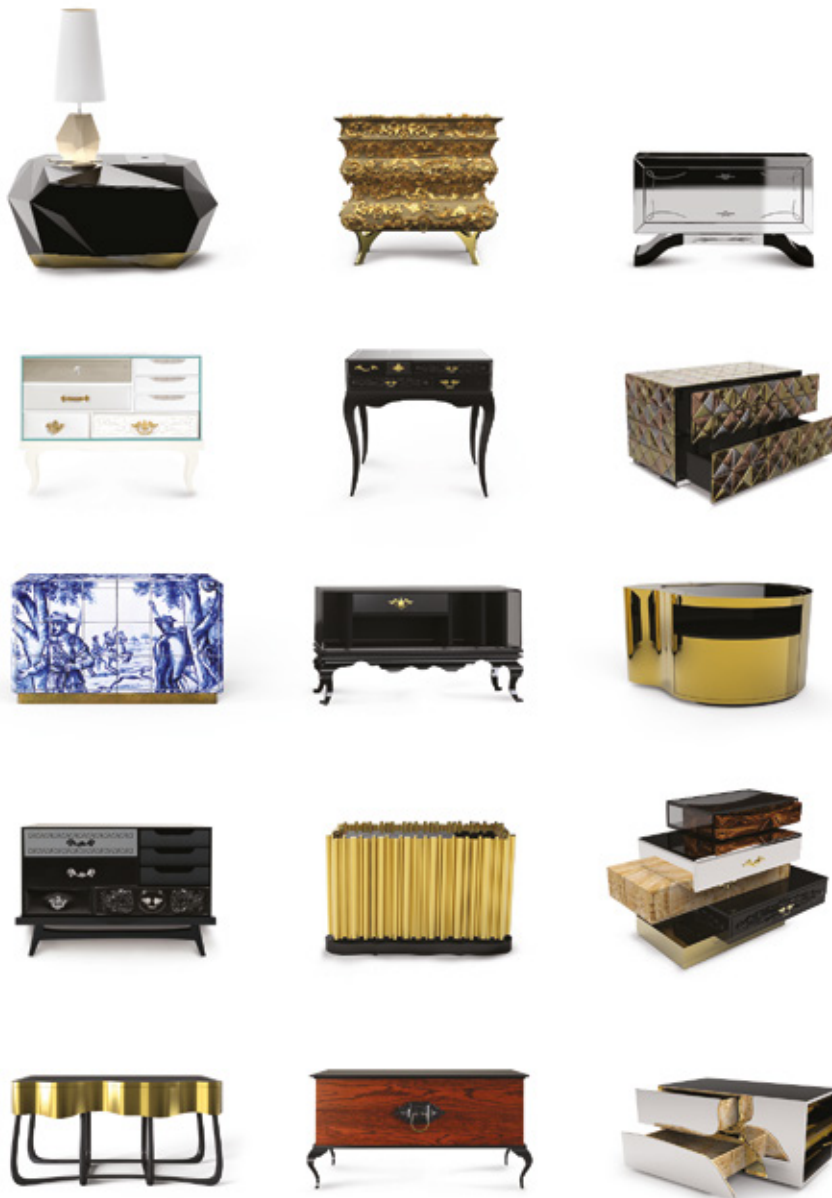

A unique collection of nightstands for the most demanding clients. An exquisite complement to the most luxurious and exclusive rooms.

Master Bedroom nightstands recreate emblematic pieces from different collections of Boca do Lobo, like Symphony, inspired by timeless musicians; Pixel, embracing both real and virtual realities, or Heritage, with its distinctive tiles.

Check out all our original collection of nightstands and start to take the most of your bedroom.

PASSION IS EVERYTHING!!

ABOUT US

Boca do Lobo emotional pieces are handmade in Portugal by talented artisans who use their wisdom from years of experience to combine traditional manufacturing techniques with the latest technological methods to shape the finest materials into furniture which gives rise to timeless luxurious cosmopolitan environments.

You can download high resolution images in our website's
For further information, please contact:

DÍDIA SOUSA | Press Relations
email: dsousa@bocadolobo.com
Tel. | +351 918 042 909

www.bocadolobo.com | info@bocadolobo.com