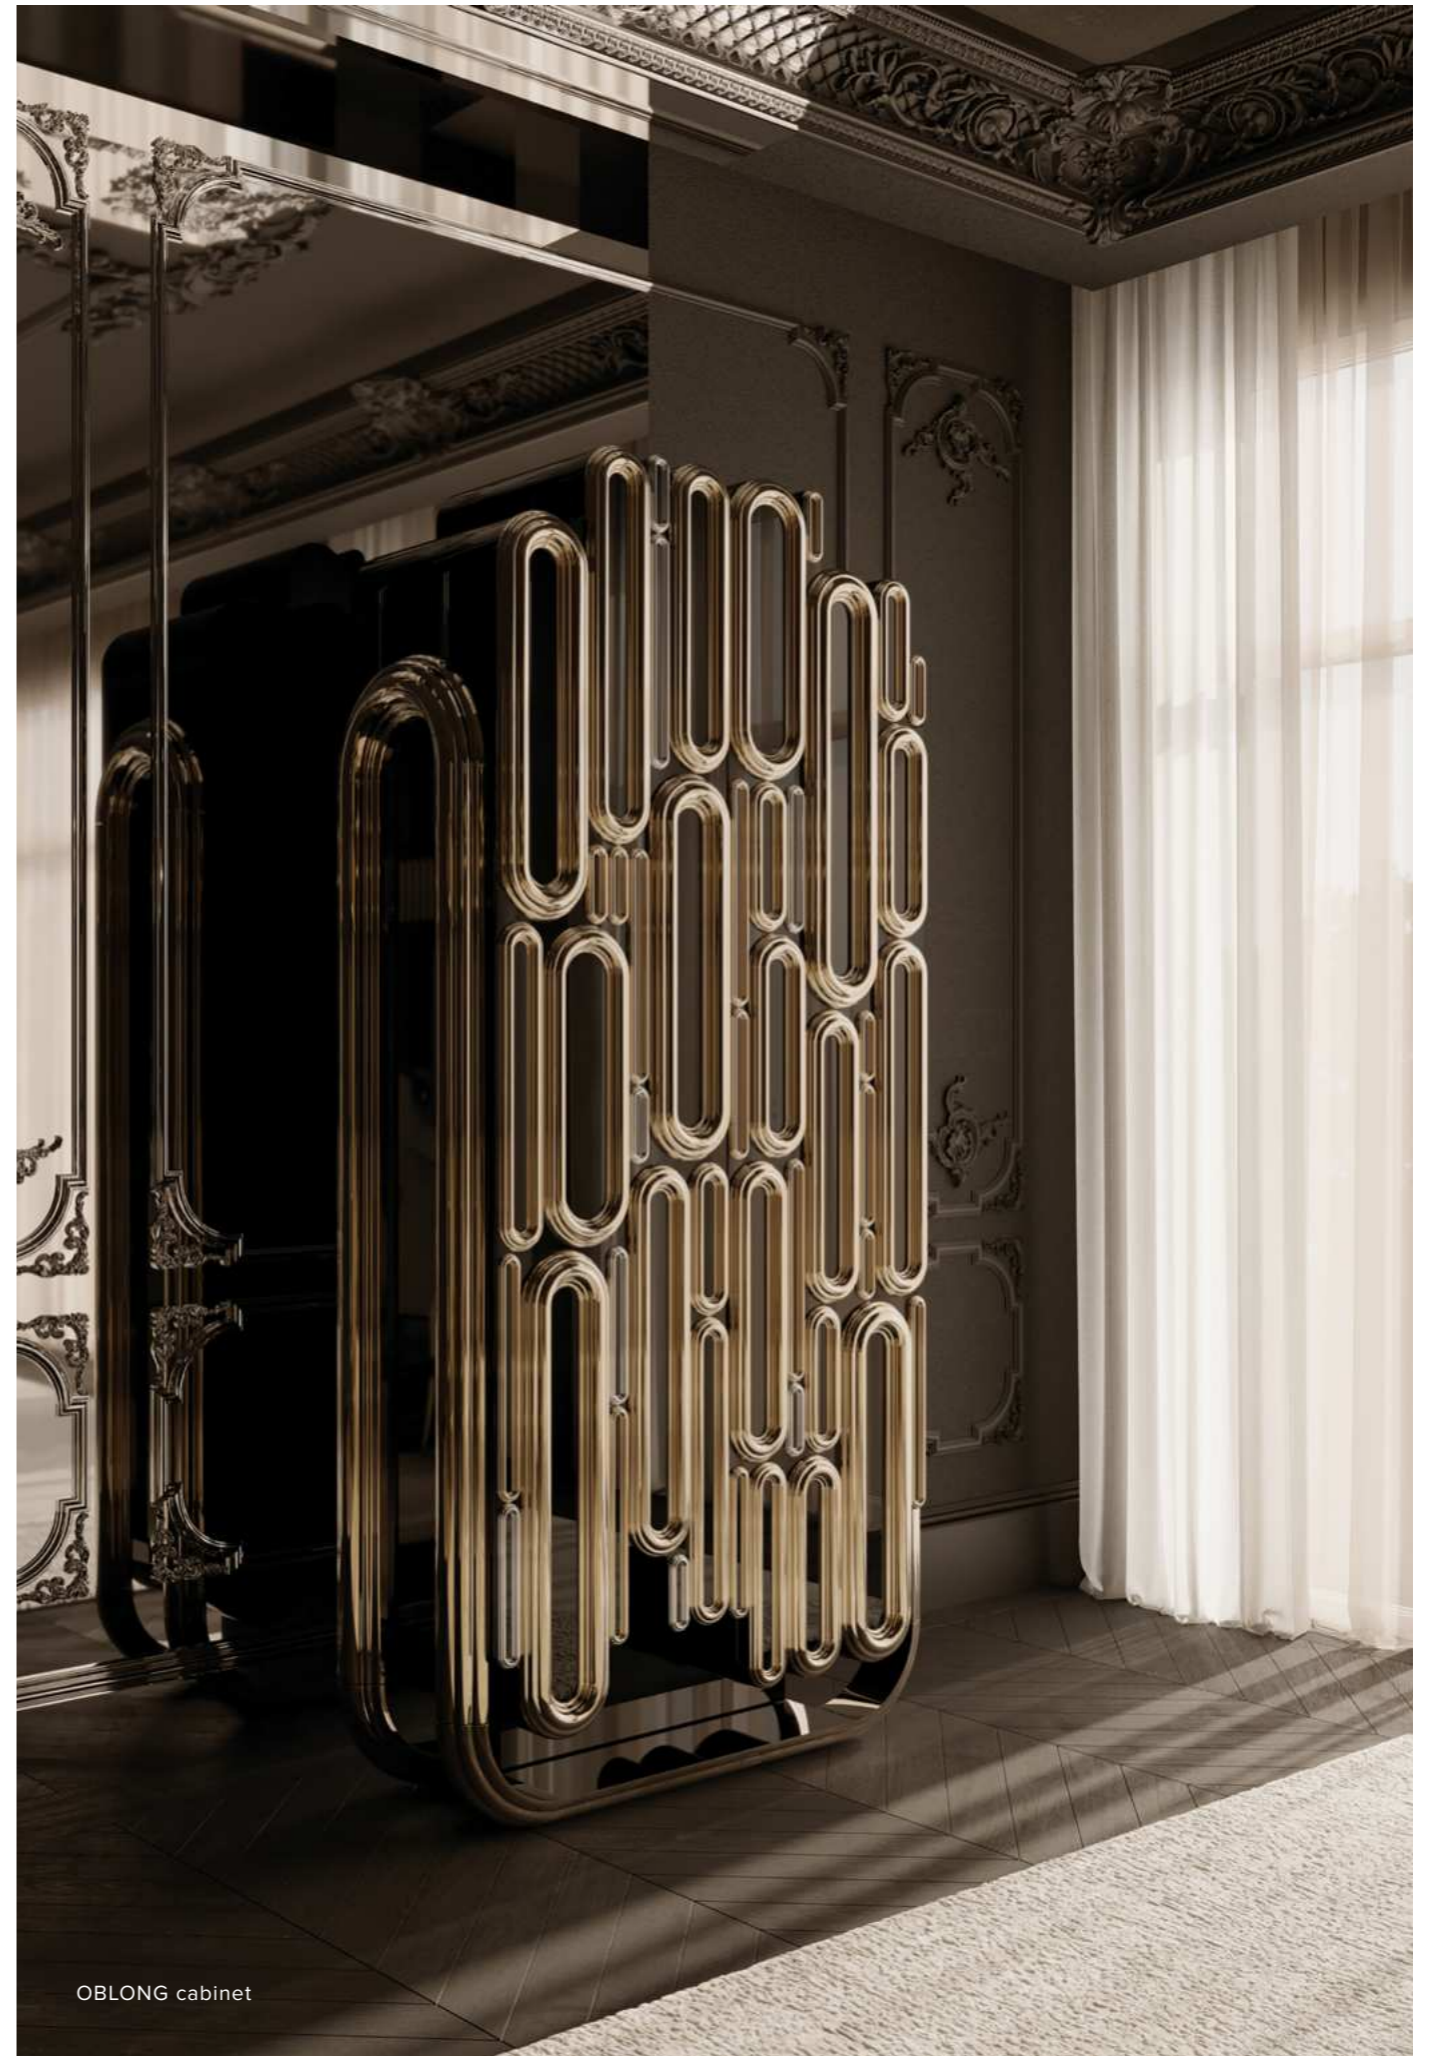

OBLONG cabinet