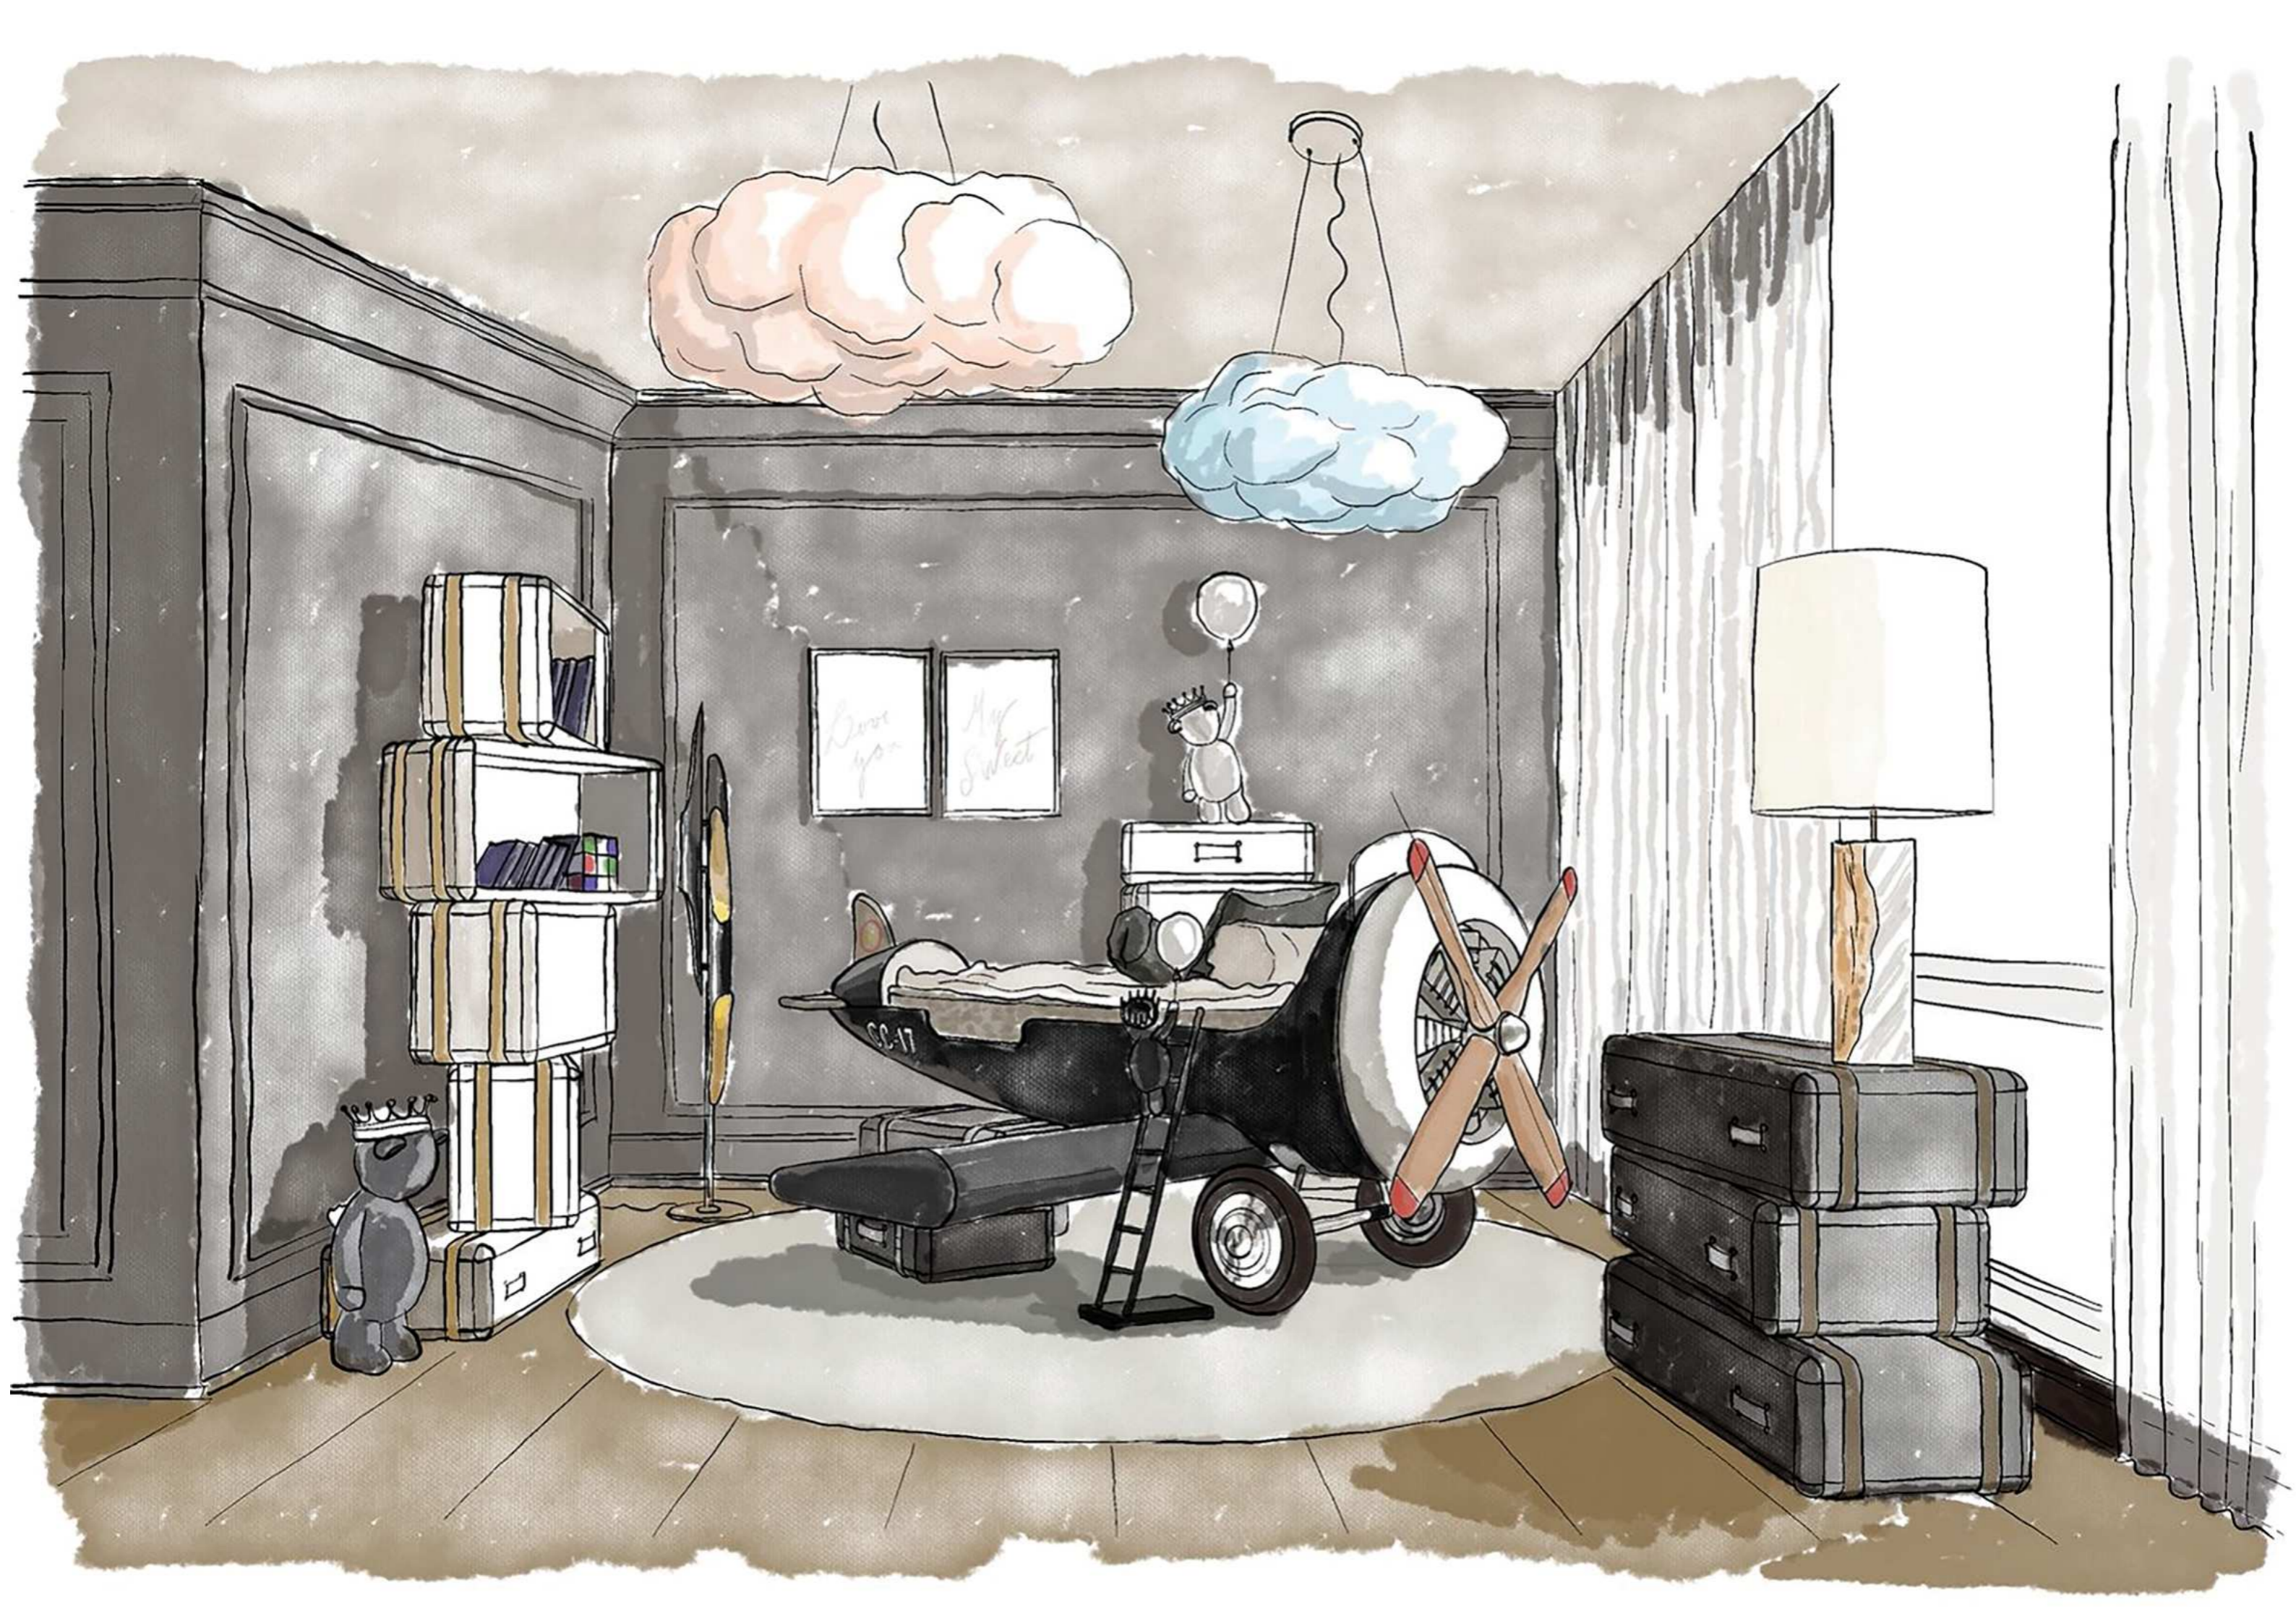

MAGICAL DREAM

The Fantasy Air Balloon Bed by Circu transforms any child's room into a whimsical adventure. Inspired by the enchanting allure of hot air balloons, this piece features a beautifully crafted balloon canopy, adorned with soft, dreamy fabrics and intricate details. The colors and playful design create a magical atmosphere, turning bedtime into a delightful escape.

FANTASY AIR BALLOON bed by Circu | BUNNY floor mirror by Circu | BIRD stool by Circu

RING ROUND mirror | Newton console | BUBBLE GUM gym by Circu | CLOUD suspension lamp by Circu

LITTLE CLOUD nightstand by circo | MR. BUNNY bed by circo | MUSHROOM pendent by Circo

ELEPHANT stool by Circo | Bubble Gum desk | PIXIE office chair

NEWTON center table | BIRD stool by Circu | CLOUD II sofa by Circu | CLOUD suspension lamp by Circu | SUPERNOVA chandelier

NEWTON console | GLANCE mirror