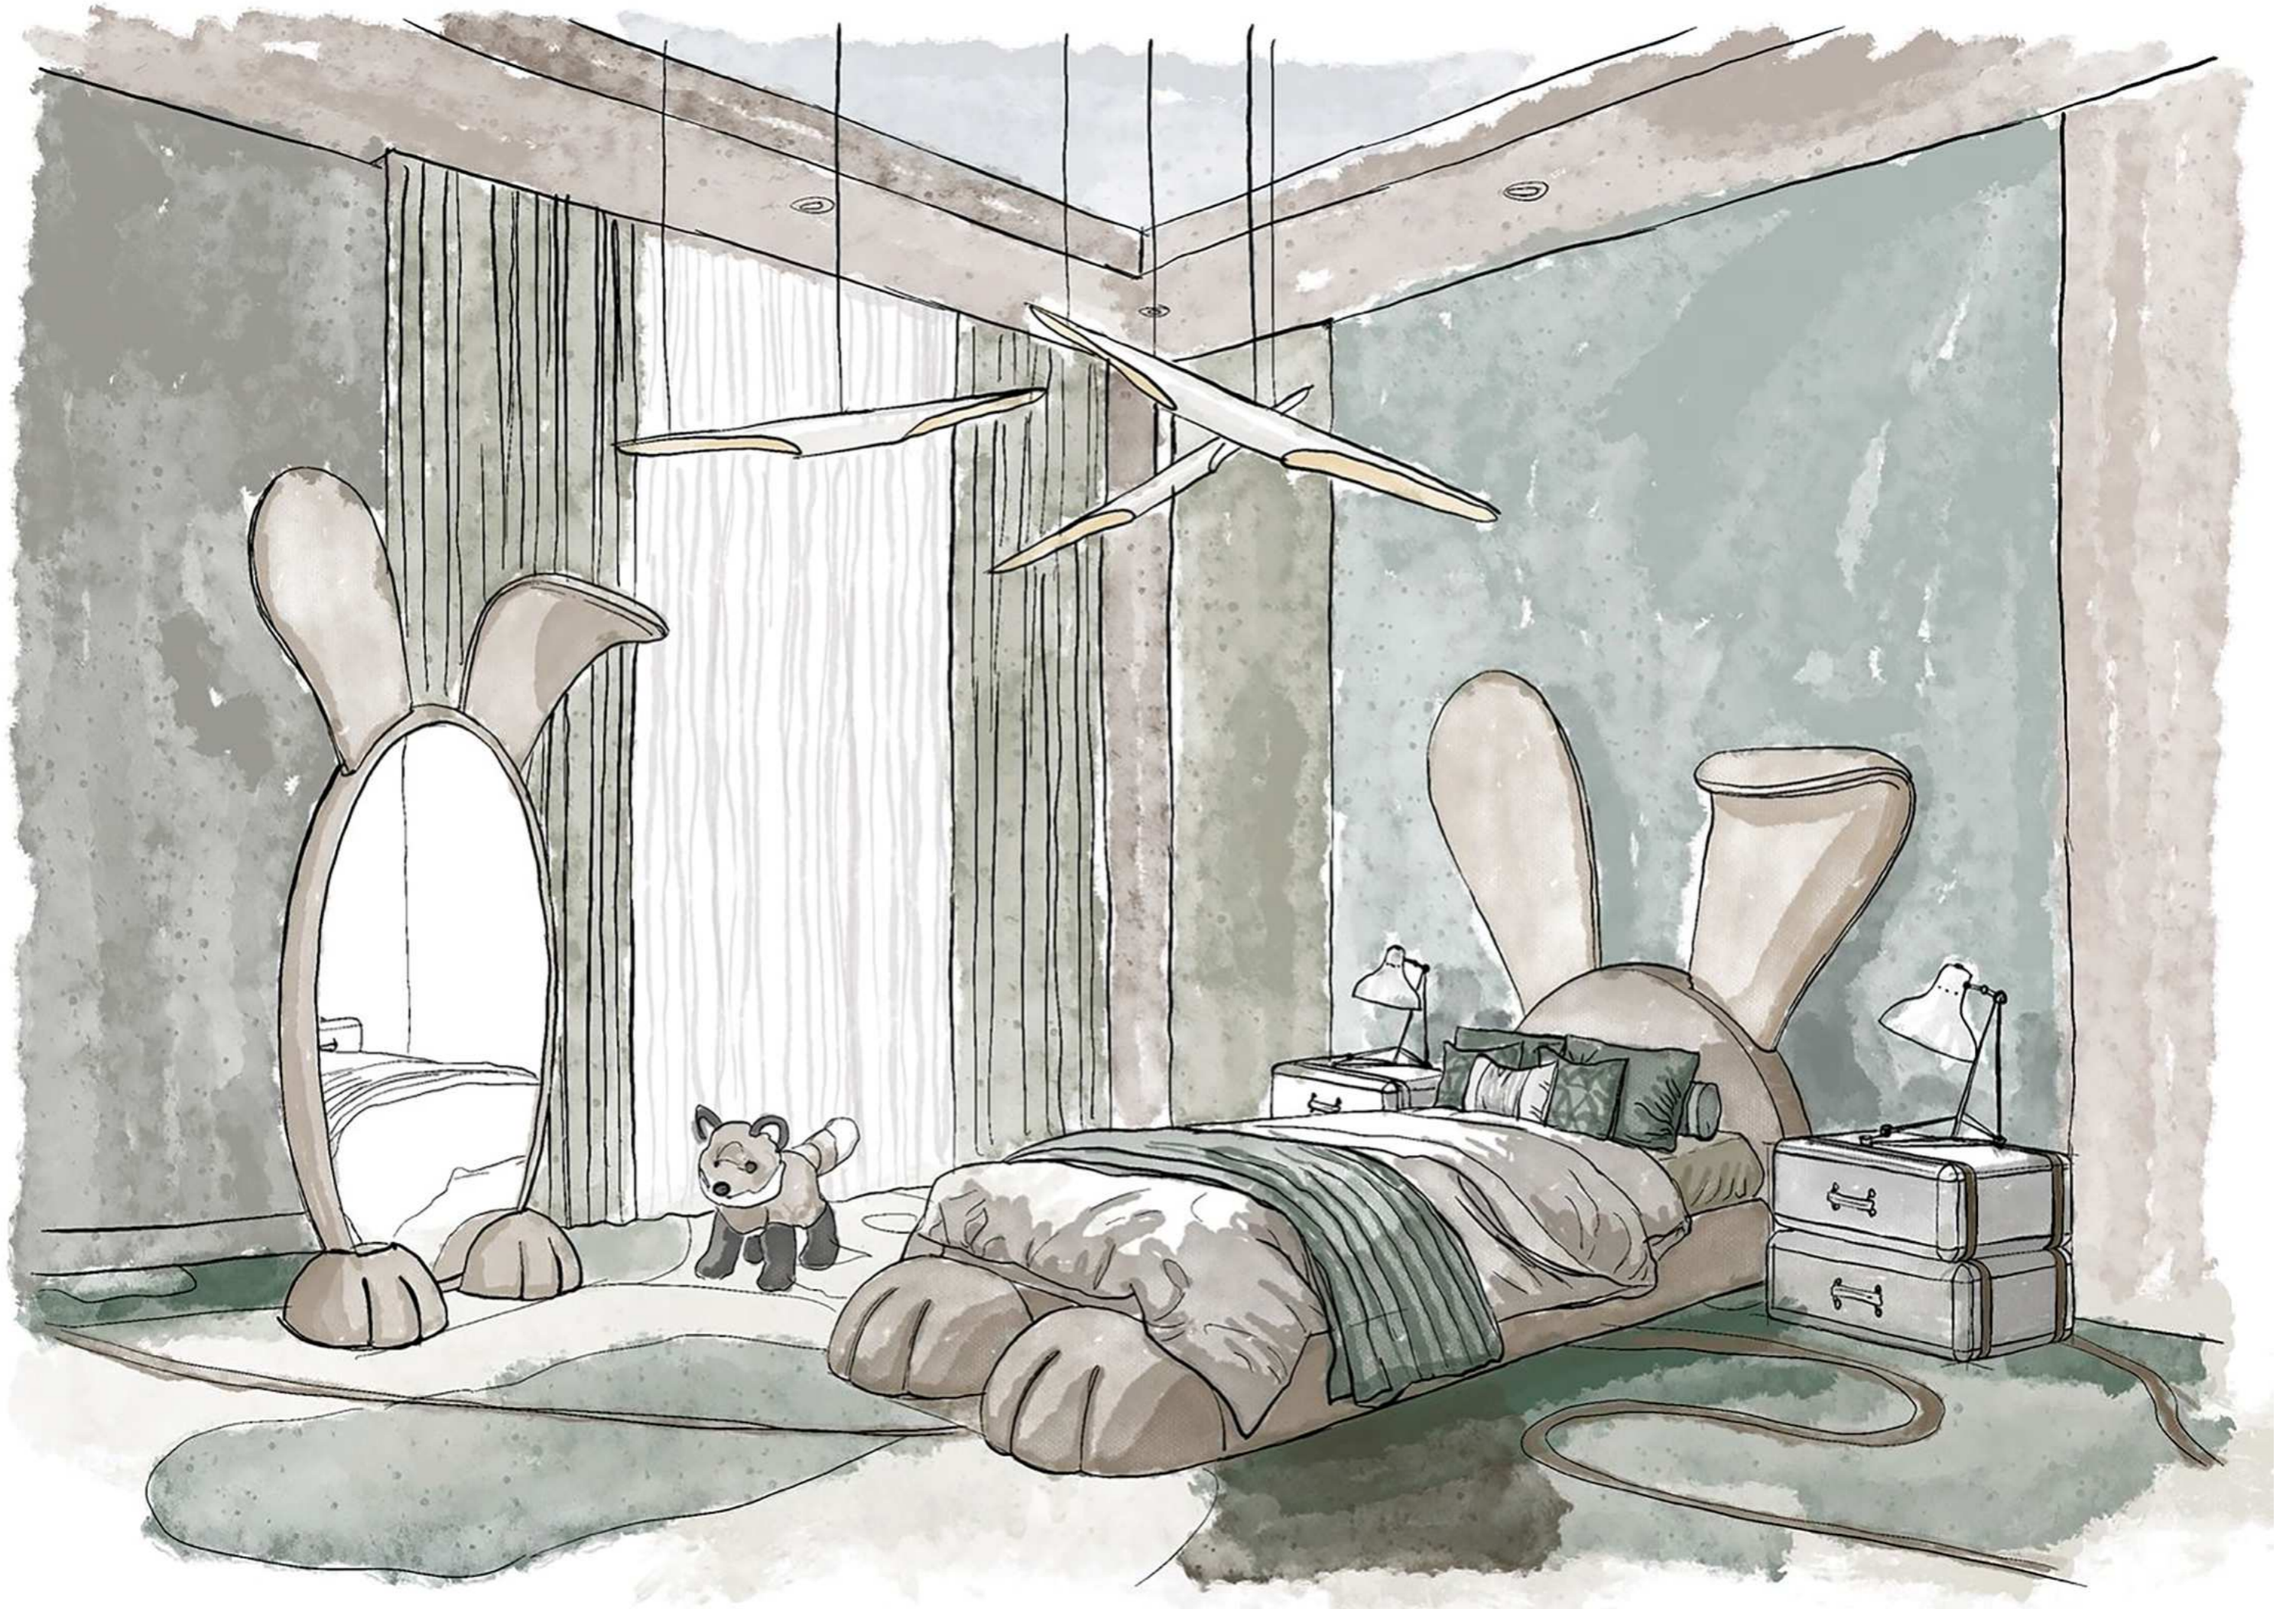

MAGICAL DREAM

The Fantasy Air Balloon Bed by Circu transforms any child's room into a whimsical adventure. Inspired by the enchanting allure of hot air balloons, this piece features a beautifully crafted balloon canopy, adorned with soft, dreamy fabrics and intricate details. The colors and playful design create a magical atmosphere, turning bedtime into a delightful escape.

FANTASY AIR BALLOON bed by Circu | BUNNY floor mirror by Circu | BIRD stool by Circu

RING ROUND mirror | Newton console | BUBBLE GUM gym by Circu | CLOUD suspension lamp by Circu

LITTLE CLOUD nightstand by circo | MR. BUNNY bed by circo | MUSHROOM pendent by Circo

ELEPHANT stool by Circo | Bubble Gum desk | PIXIE office chair

NEWTON center table | BIRD stool by Circu | CLOUD II sofa by Circu | CLOUD suspension lamp by Circu | SUPERNOVA chandelier

NEWTON console | GLANCE mirror

BUNNY floor mirror by Circu | COLTRANE suspension lamp by DelightFull

MR.BUNNY bed by Circu | FANTASY AIR nightstand by Circu | LAPIAZ table lamp

ROCKY ROCKET
SOFA / CHAIR

W 200 cm
D 160 cm
H 295 cm

SPACE
GRAPHICS
MAPS (?)