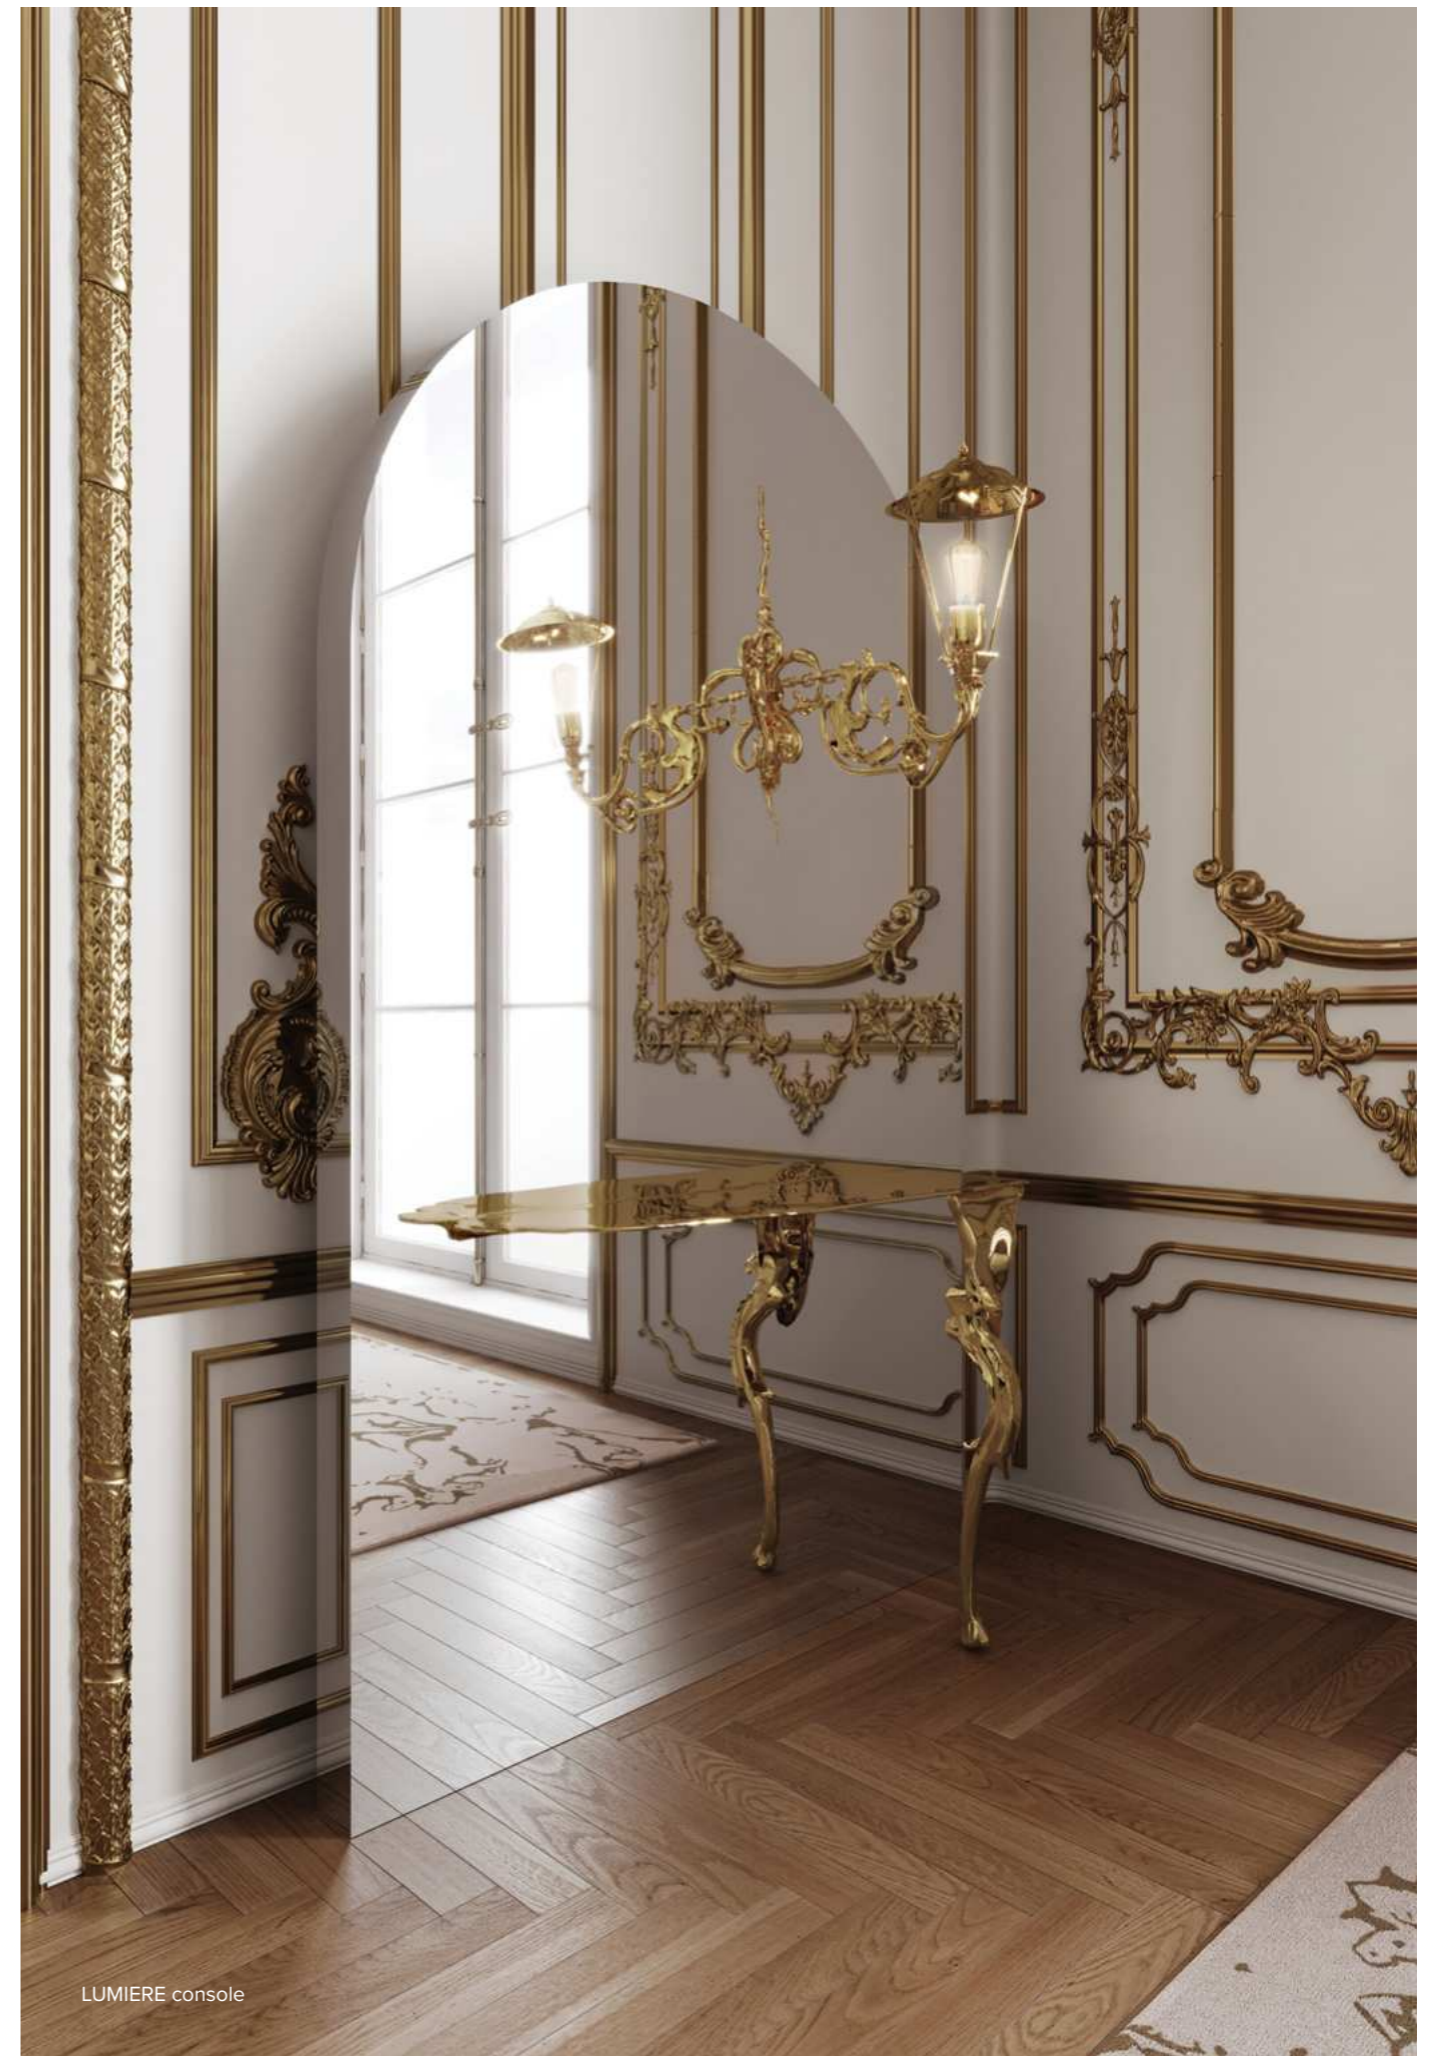

“ Unexpected fusion of art and comfort,
the Angra editions feature an elegant
design with a statement gold brass base.

VENETO mirror | PIETRA console

VENETO mirror | EMPIRE III console

WHIMISCAL STATEMENT

The mystic of late XIX century boulevards are brought home by the masterpiece Lumière. The large sculpture is enveloped by polished stainless steel that portrays a perfect mirror. Through the manual fitting of gold hammered brass sheet bursts an antique fixture with an intricate edge detailing arm topped by an elegant pane lantern handsculpted by casting mold.