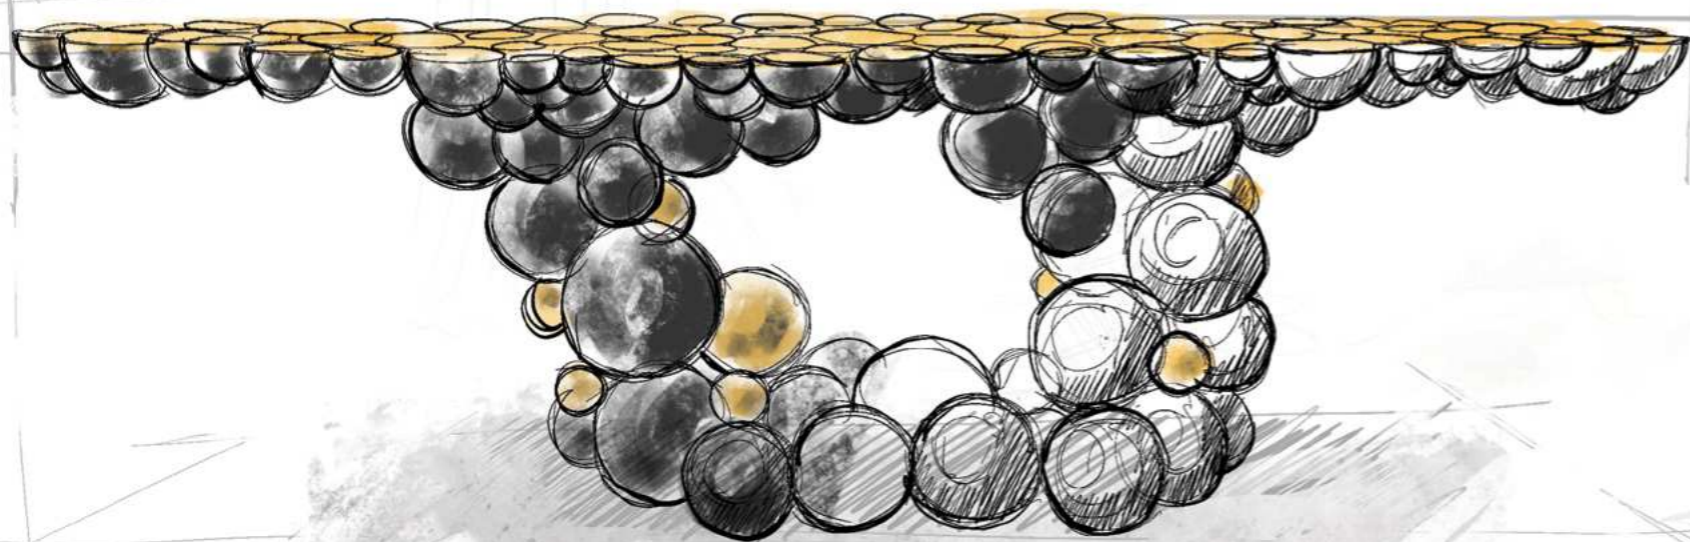

NEWTON DINING TABLE

OUR STORY

Boca do Lobo was founded in 2005, and early-on committed to reinterpret ancient techniques of fine craftsmanship to create unexpected pieces of contemporary design.

Since the pioneering SOHO collecting, presented in London, one of the world's leading design capital, Boca do Lobo has flourished unveiling ground-breaking furniture pieces, highlighted for their irreverent design and clash of materials and technique has been at the core of the brand's design mission.