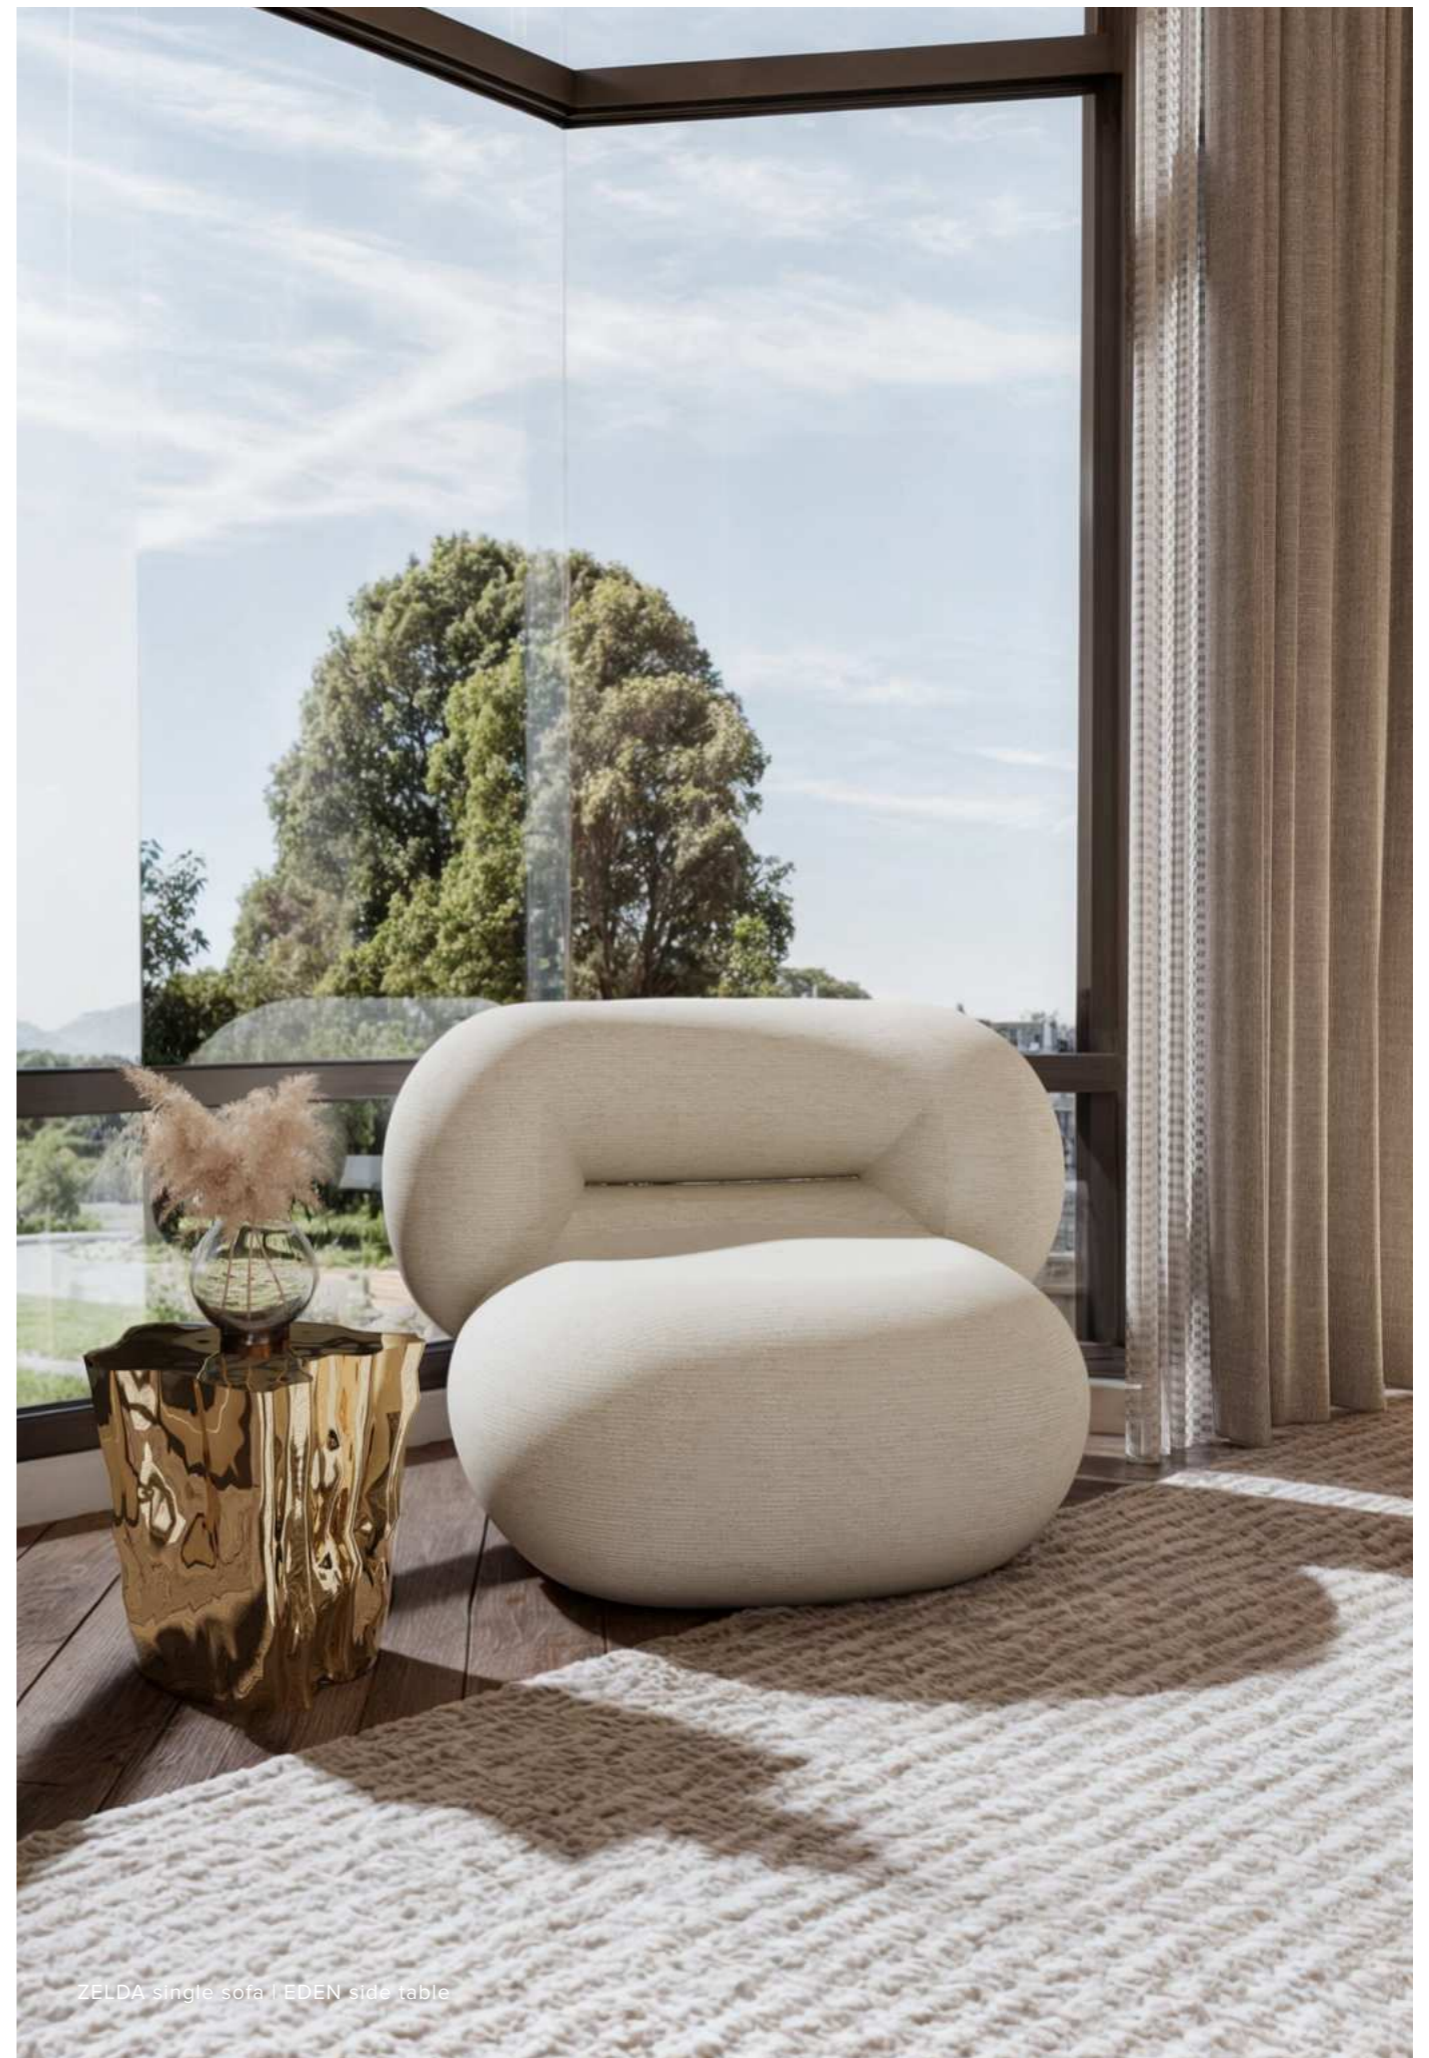

ZELDA single sofa | EDEN side table