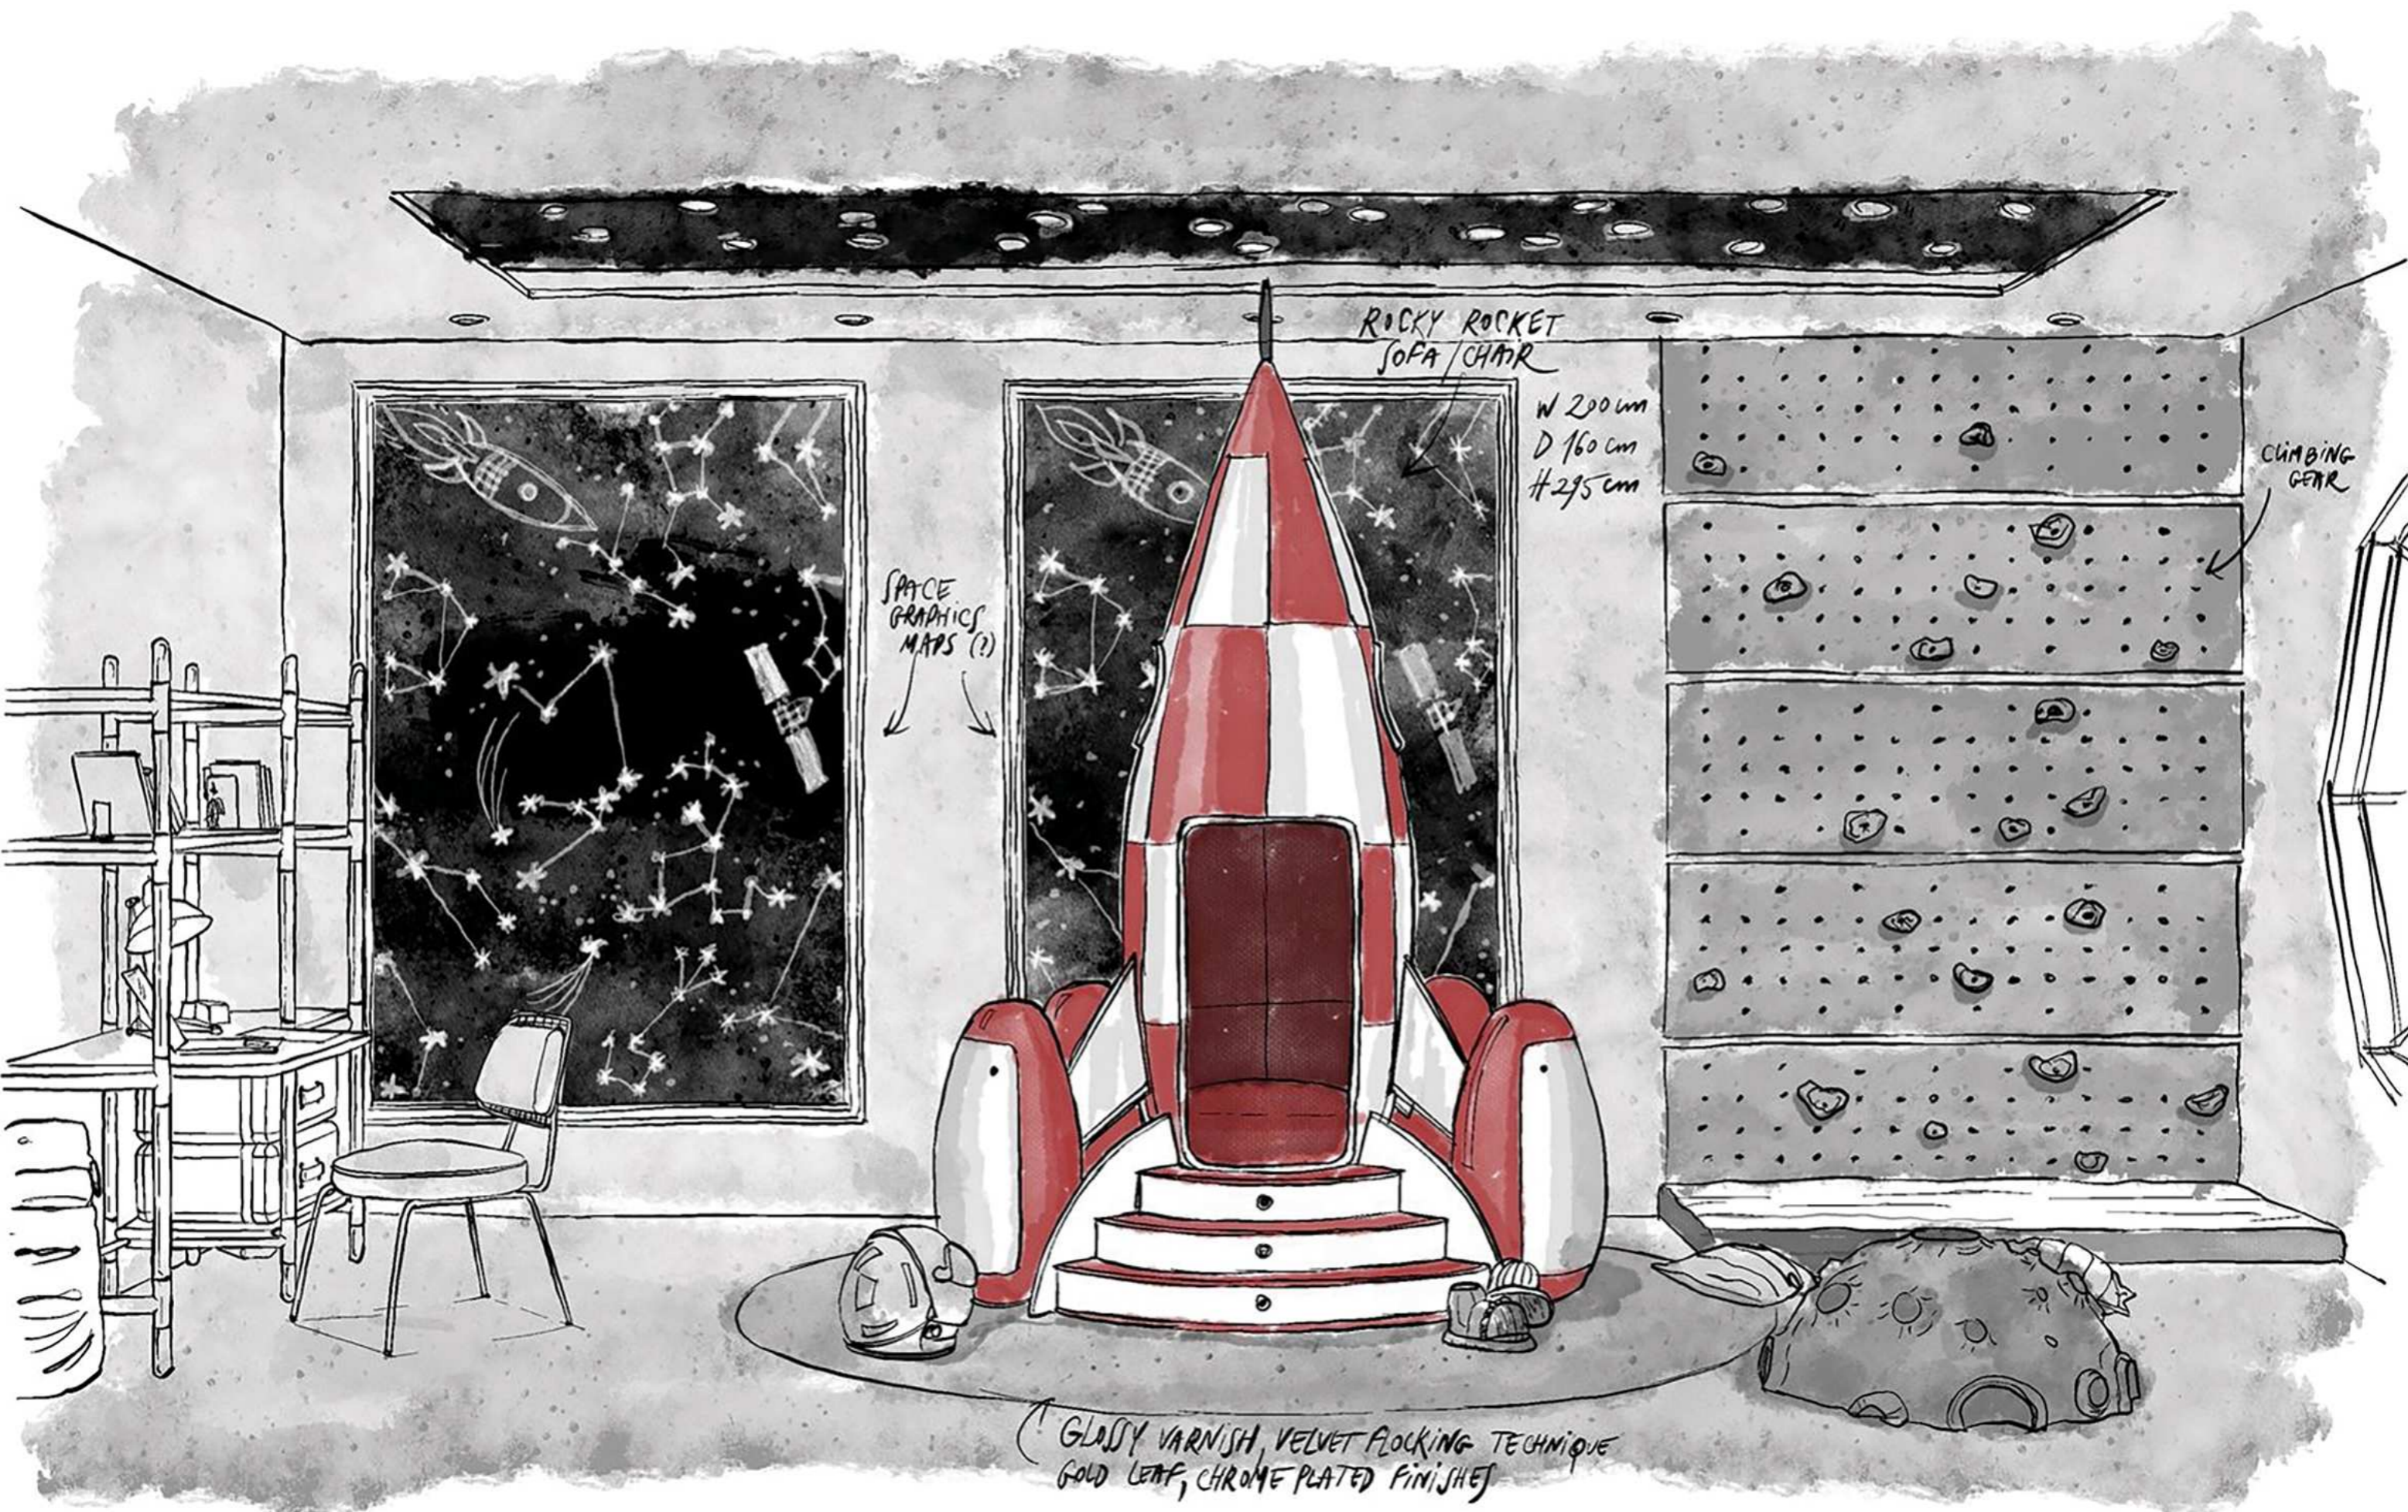

FANTASY AIR BALLOON bed by Circu | BUNNY floor mirror by Circu | BIRD stool by Circu

RING ROUND mirror | Newton console | BUBBLE GUM gym by Circu | CLOUD suspension lamp by Circu

LITTLE CLOUD nightstand by circo | MR. BUNNY bed by circo | MUSHROOM pendent by Circo

ELEPHANT stool by Circo | Bubble Gum desk | PIXIE office chair

NEWTON center table | BIRD stool by Circu | CLOUD II sofa by Circu | CLOUD suspension lamp by Circu | SUPERNOVA chandelier

NEWTON console | GLANCE mirror

BUNNY floor mirror by Circu | COLTRANE suspension lamp by DelightFull

MR.BUNNY bed by Circu | FANTASY AIR nightstand by Circu | LAPIAZ table lamp

ROCKY ROCKET
SOFA / CHAIR

W 200 cm
D 160 cm
H 295 cm

SPACE
GRAPHICS
MAPS (?)