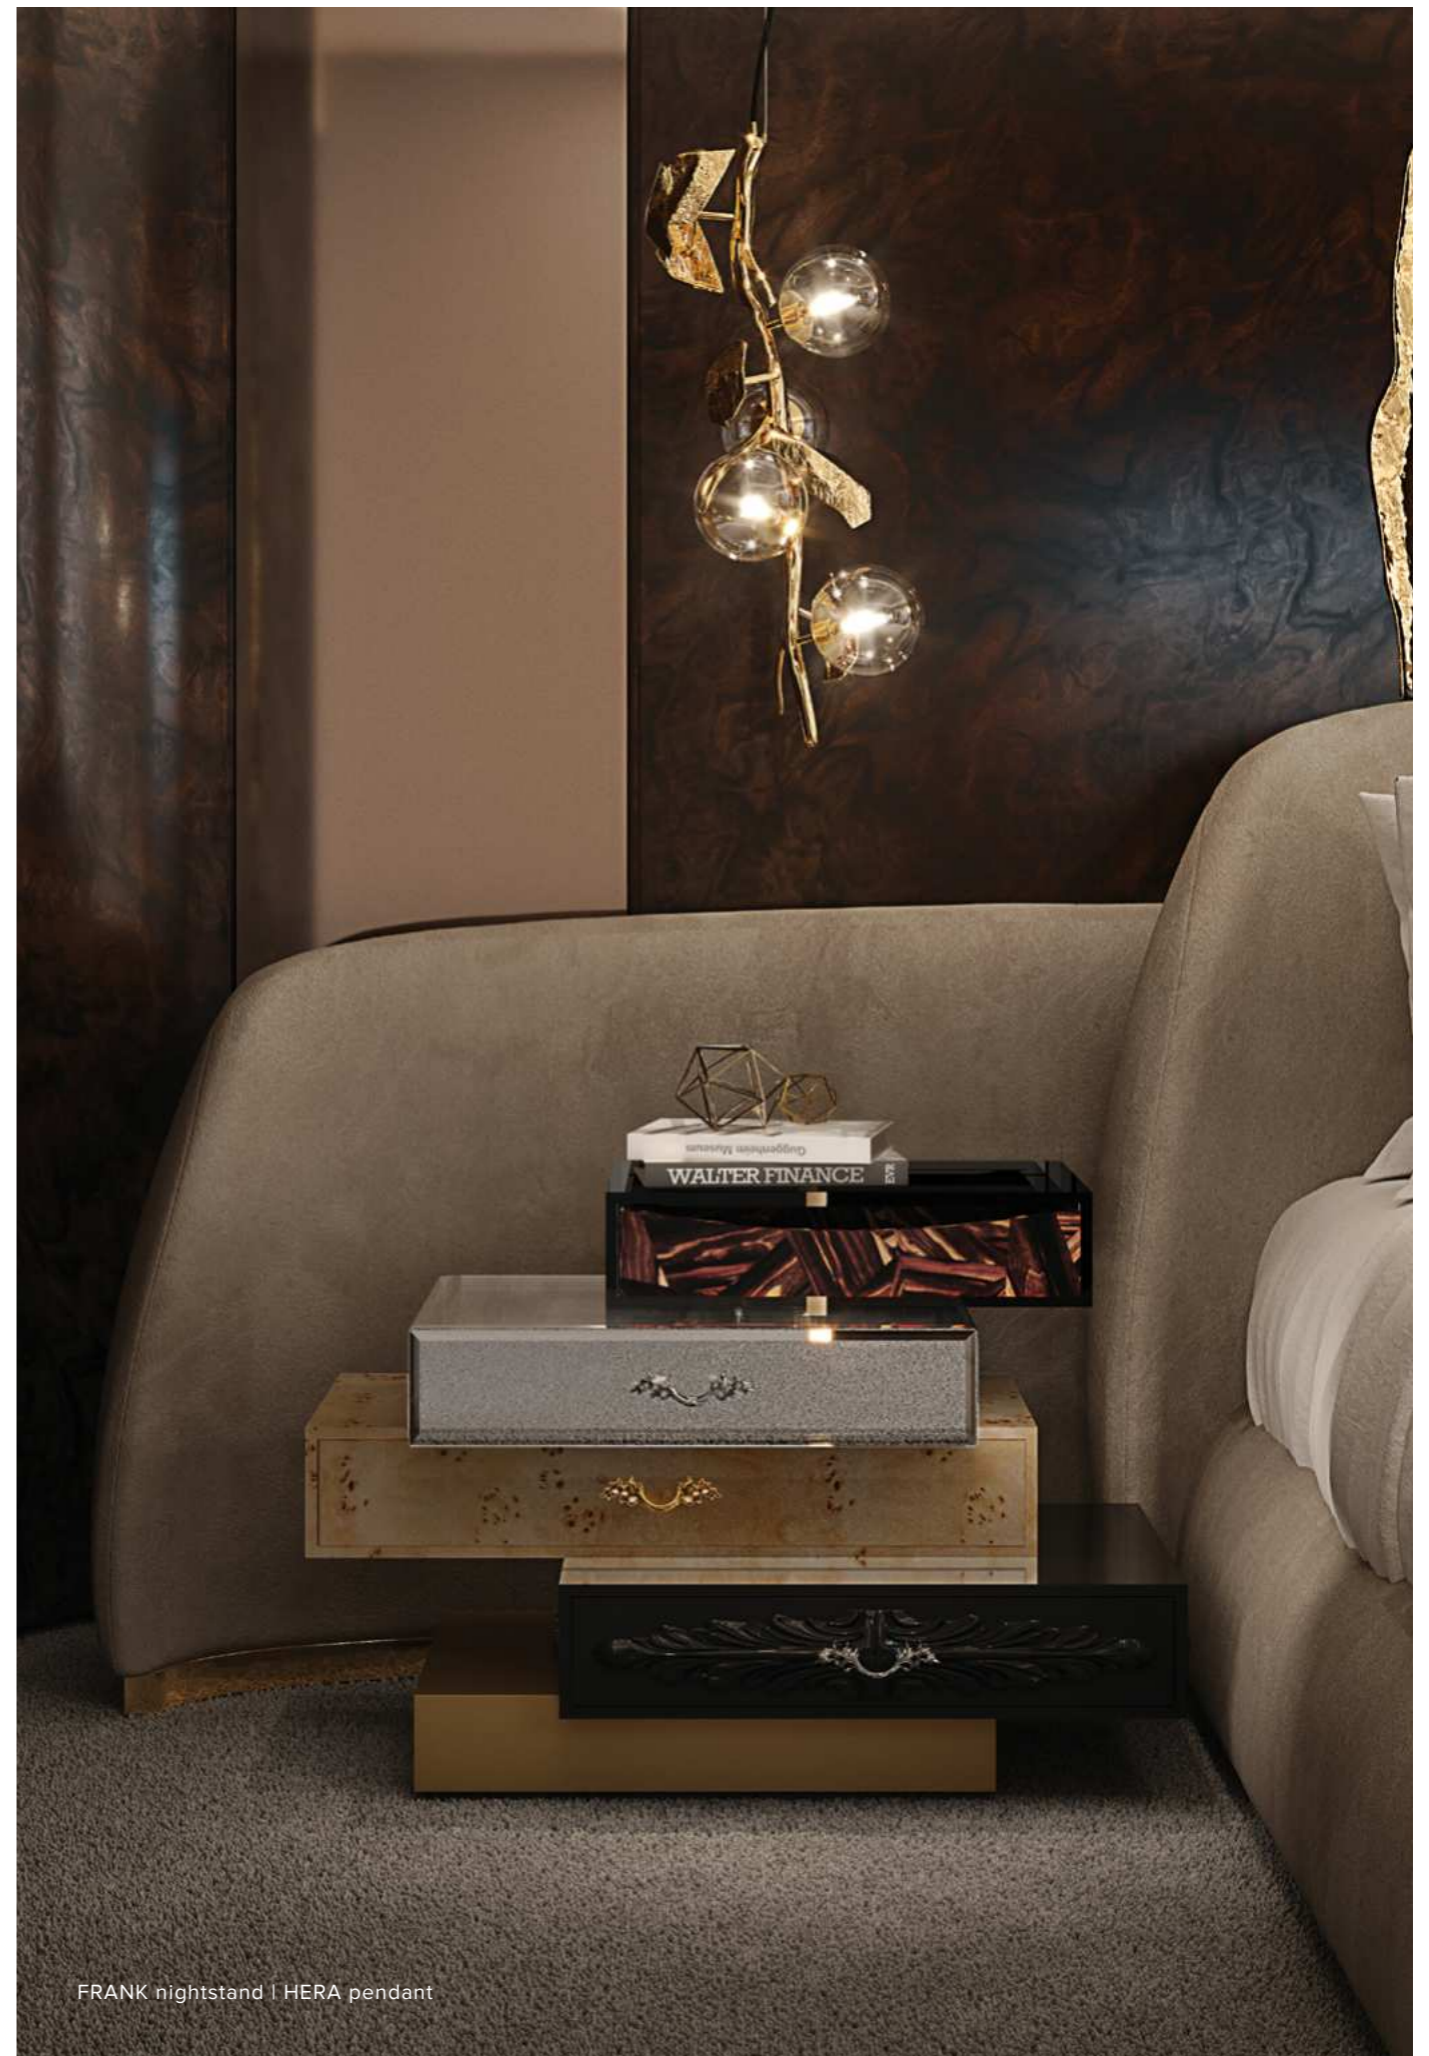

FRANK nightstand | HERA pendant