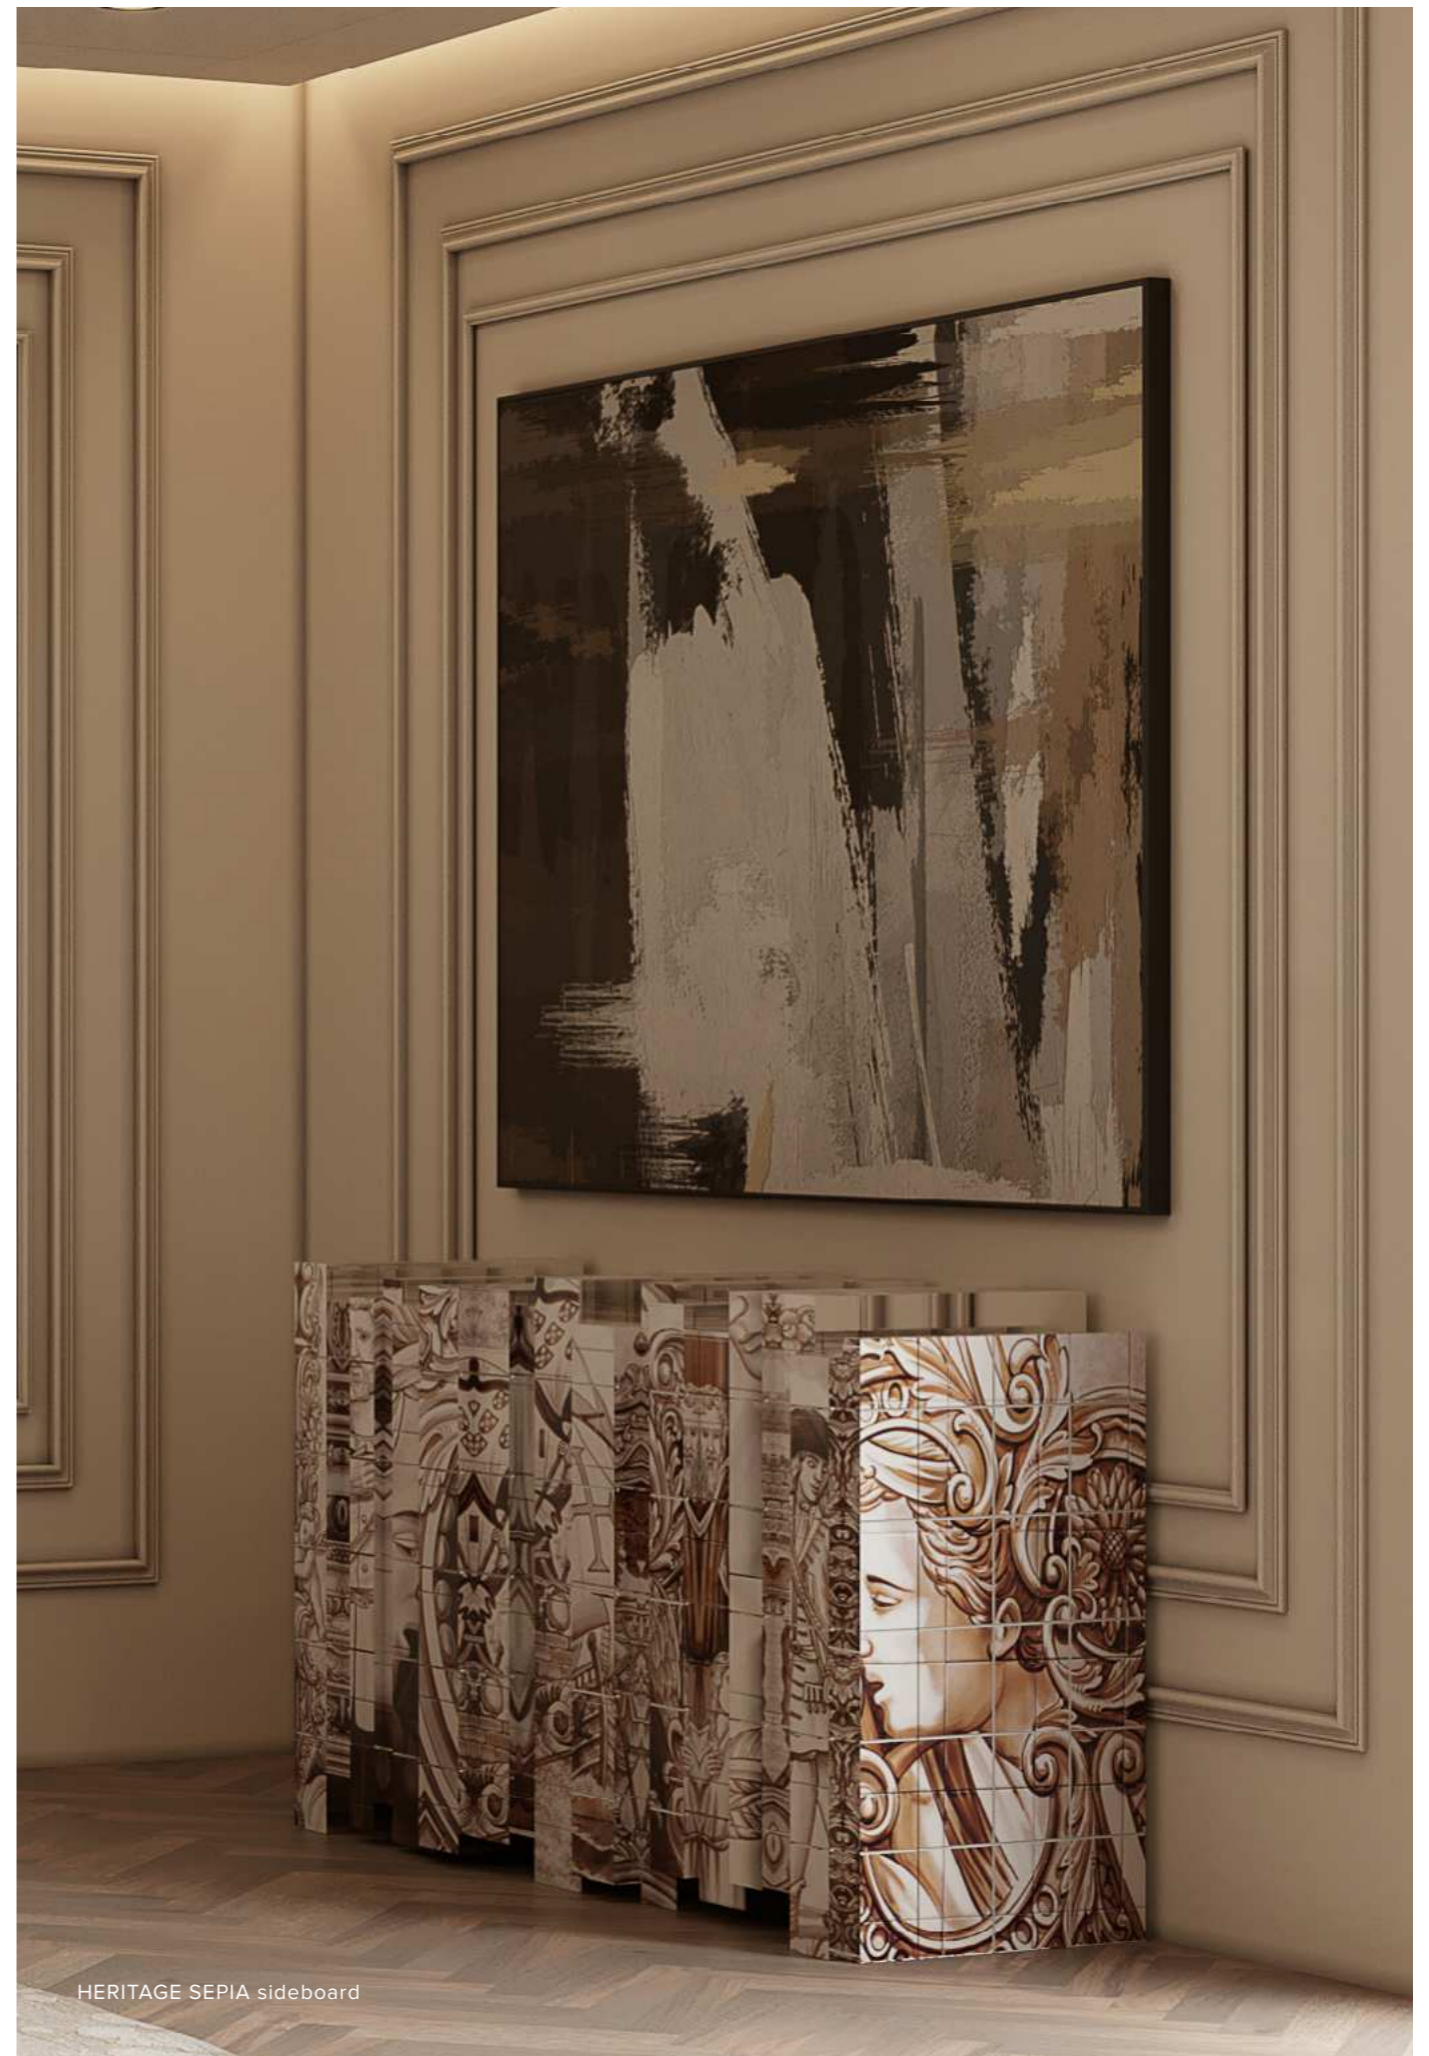

DIAMOND XL sideboard | LAPIAZ mirror | HERA suspension lamp

ISADORA bed by Essential Home | MATHENY round by Delightfull | MATHENY suspension lamp by Delightfull

SOPHIA bed by Essential Home | WAVE nightstand | TURNER suspension lamp

“ The Heritage sideboard is a magnificent journey through Portuguese legacy.

WAVE nightstand | TURNER suspension lamp

HERITAGE SEPIA sideboard

“ The Filigree mirror
masters one of the oldest jewellery
techniques into an upscale piece of art.