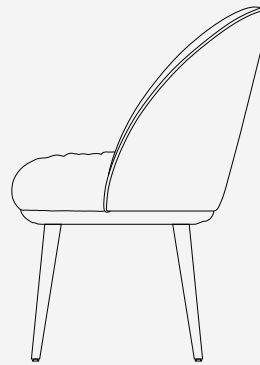

Youtube

Sheet

GET IN CONTACT CONTACTO

+351 910 936 335
+351 224 887 170
info@bocadolobo.com

BOCA DO LOBO

EXCLUSIVE DESIGN

HUMAN SCALE ESCALA HUMANA
175 cm (5'9") figure

DIMENSIONS DIMENSÕES

Width largura
61 cm (24.0 in)

Depth comprimento
62 cm (24.4 in)

Height altura
86 cm (33.8 in)

LOGISTICS LOGÍSTICA

 Boxes nºcaixas
1 un.

 Weight (kg) peso (kg)
x kg (y lb)

 Volume volume
0.52 m³

2D DRAWING DESENHO 2D
.dwg format