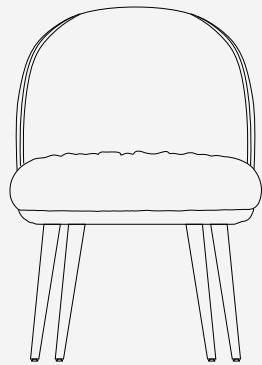

Youtube

Sheet

GET IN CONTACT CONTACTO

+351 910 936 335
+351 224 887 170
info@bocadolobo.com

BOCA DO LOBO

EXCLUSIVE DESIGN

HUMAN SCALE ESCALA HUMANA
175 cm (5'9") figure

DIMENSIONS DIMENSÕES

Width largura
61 cm (24.0 in)

Depth comprimento
62 cm (24.4 in)

Height altura
86 cm (33.8 in)

LOGISTICS LOGÍSTICA

 Boxes nºcaixas
1 un.

 Weight (kg) peso (kg)
x kg (y lb)

 Volume volume
0.52 m³

2D DRAWING DESENHO 2D
.dwg format